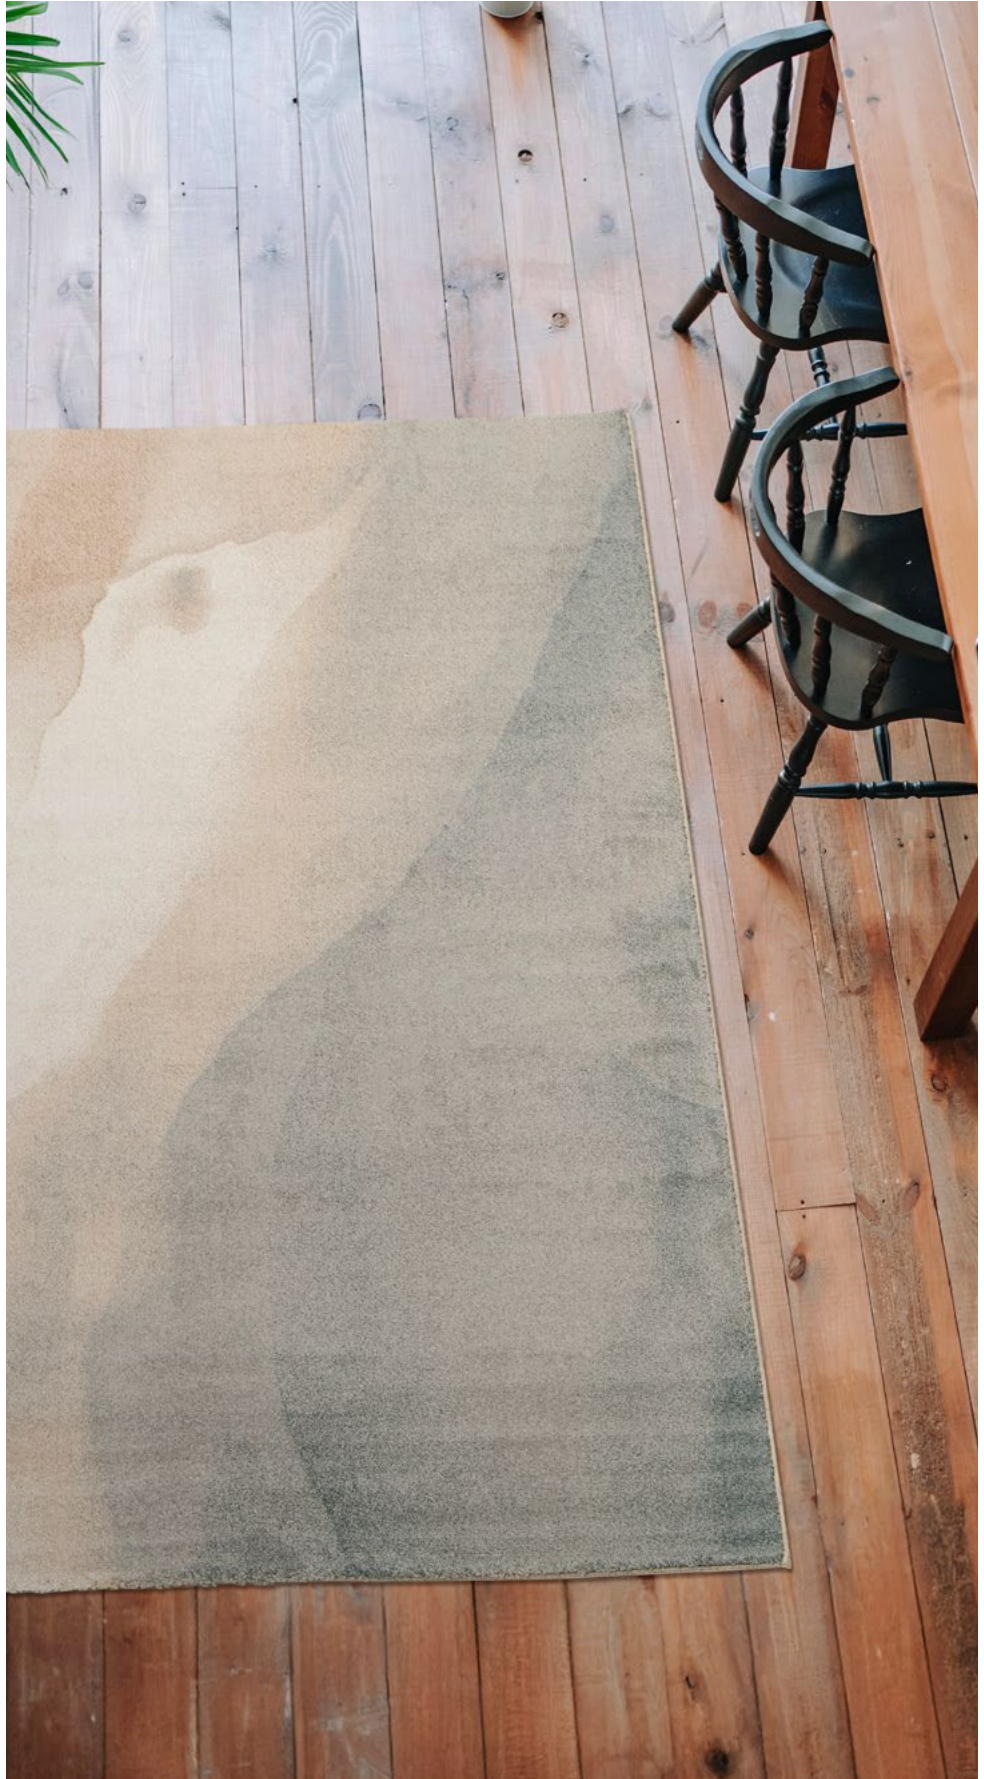

<https://stellaglobal.com/>

100% Recycled Polyester (RPET)

Made In Türkiye

REVERIE

◆ BOLD TONES ◆ SUBTLE DETAILS ◆ REFINED DESIGN ◆

REVERIE

COLLECTION

Available sizes:

- 160x230cm
- 200x290cm

57703-751

57707-651

57711-671

57712-671

57713-051

57713-351

57715-051

57717-771

57721-651

57723-051

57727-651

REVERIE

COLLECTION

Available sizes:

- 160x229cm (Shape)
- 200x289cm (Shape)

57755-081

57757-671

Available size:

- 160x230cm
- 200x290cm
- 160x229cm (Shape)
- 200x289cm (Shape)

Surface Material:

- 100% Recycled Polyester (RPET)

Suitable for:

- Living Rooms, Bedrooms & Dining Rooms