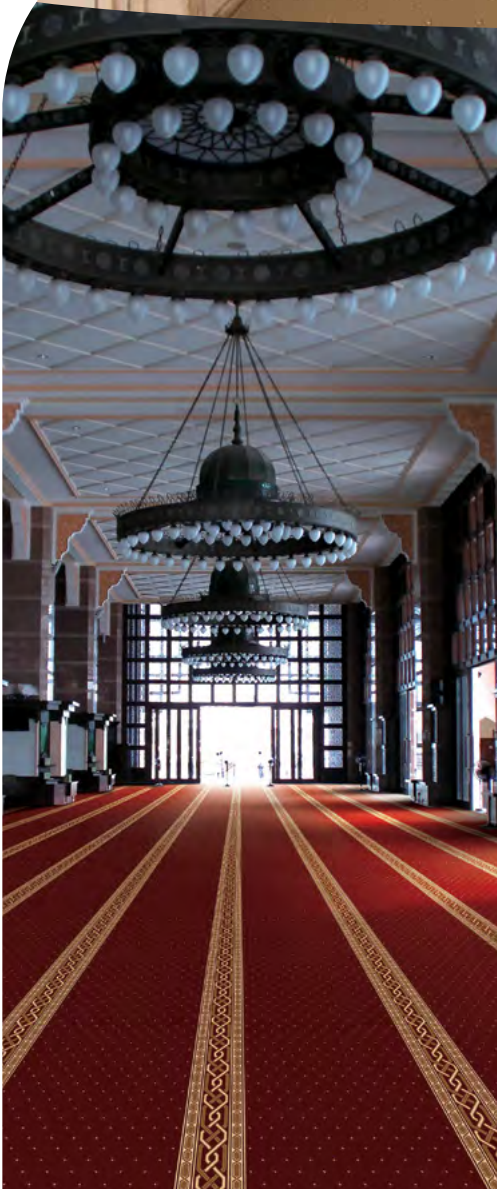

Royal Mosque 3

MOSQUE CARPET

VISIT WEBSITE

907 Berber

303 Light Green

208 Dark Red

620 Blue

Roll Size

ROYAL MOSQUE 3 Specifications

Construction	Wilton Weave
Yarn Composition	100% Solution Dyed Heatset Polypropylene
Total Weight	ca. 2150 g/m ² (+/- 150 gsm) (+/- 10%)
Total Height	ca. 11.5 mm (+/- 0.5 mm)
Density	307,200 points/m ²
Standard Roll Size	3.66m (+/-2%) x 30m (+/-2%)
Pattern Repeat Size	1.22 m x 0.60 m