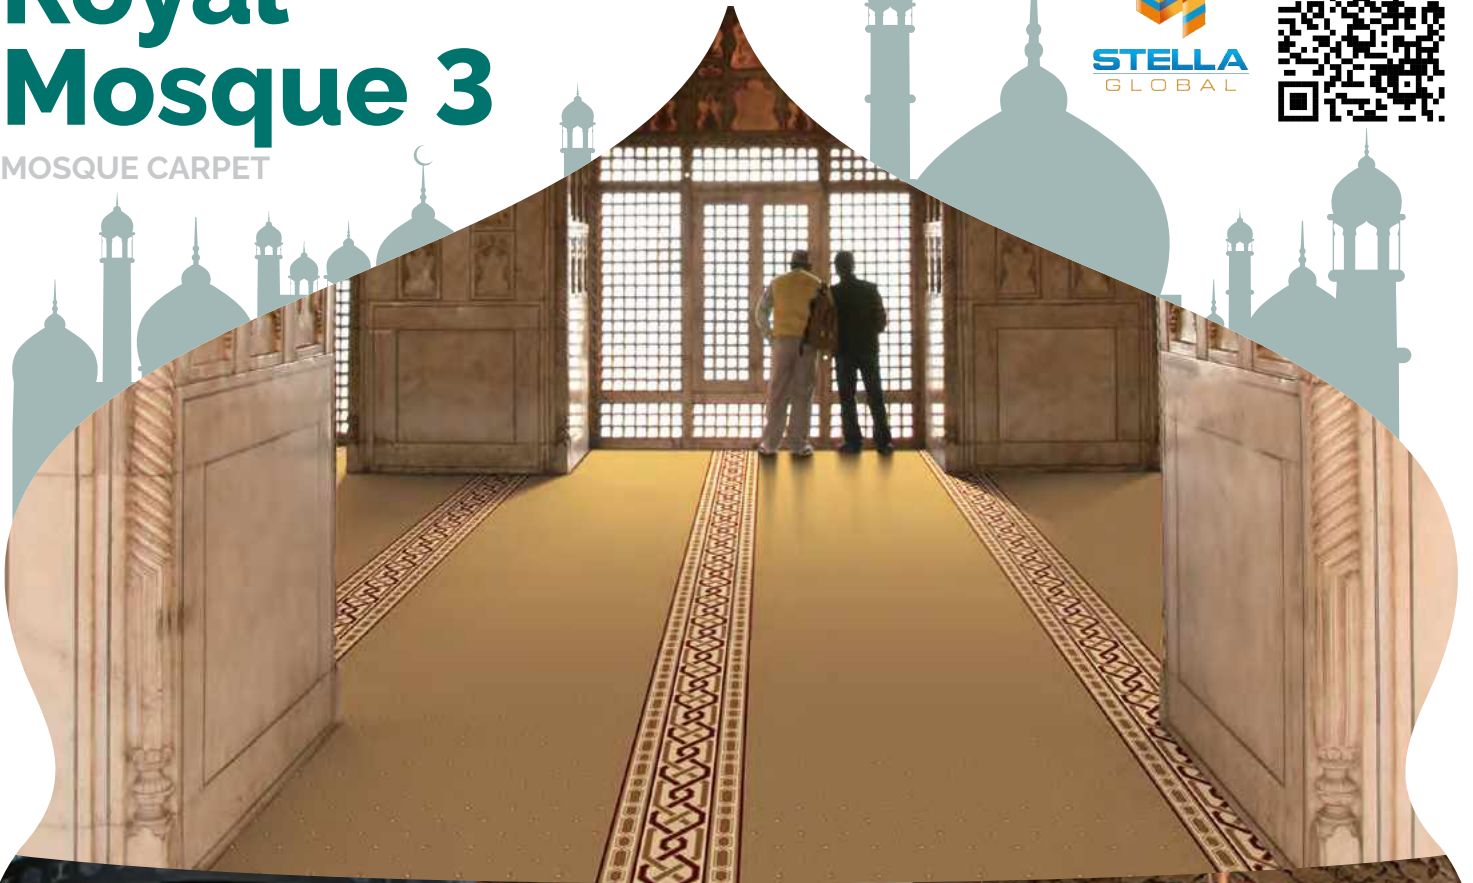

Royal Mosque 3

MOSQUE CARPET

VISIT WEBSITE

907 Berber

303 Light Green

208 Dark Red

620 Blue

Roll Size

ROYAL MOSQUE 3 Specifications

Construction	Wilton Weave
Yarn Composition	100% Solution Dyed Heatset Polypropylene
Total Weight	ca. 2150 g/m ² (+/- 150 gsm) (+/- 10%)
Total Height	ca. 11.5 mm (+/- 0.5 mm)
Density	307,200 points/m ²
Standard Roll Size	3.66m (+/-2%) x 30m (+/-2%)
Pattern Repeat Size	1.22 m x 0.60 m

Ideal for Mosque Use.

Manufactured in Indonesia

MOSQUE
CARPET

Slight color variation may occur from dye lot to dye lot. Kindly check stock availability with us before confirming the order.