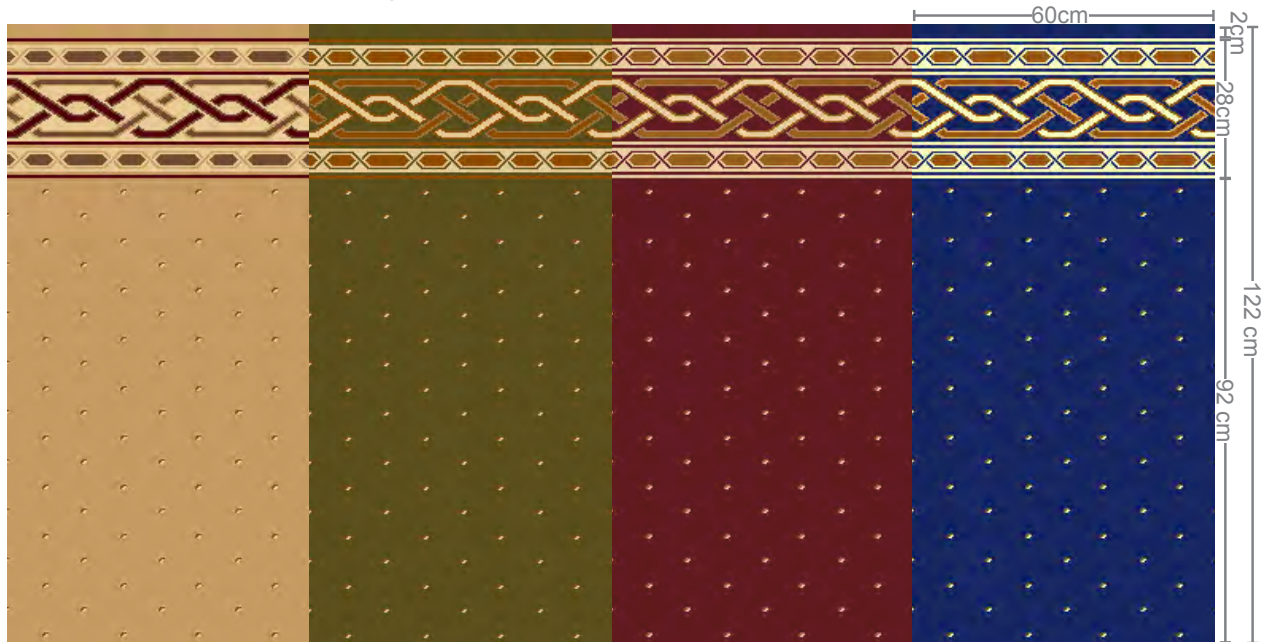

Royal Mosque 3

MOSQUE CARPET

VISIT WEBSITE

907 Berber

303 Light Green

208 Dark Red

620 Blue

Roll Size

ROYAL MOSQUE 3 Specifications

Construction	Wilton Weave
Yarn Composition	100% Solution Dyed Heatset Polypropylene
Total Weight	ca. 2150 g/m ² (+/- 150 gsm) (+/- 10%)
Total Height	ca. 11.5 mm (+/- 0.5 mm)
Density	307,200 points/m ²
Standard Roll Size	3.66m (+/-2%) x 30m (+/-2%)
Pattern Repeat Size	1.22 m x 0.60 m

Ideal for Mosque Use.

Manufactured in Indonesia

MOSQUE
CARPET

Slight color variation may occur from dye lot to dye lot. Kindly check stock availability with us before confirming the order.