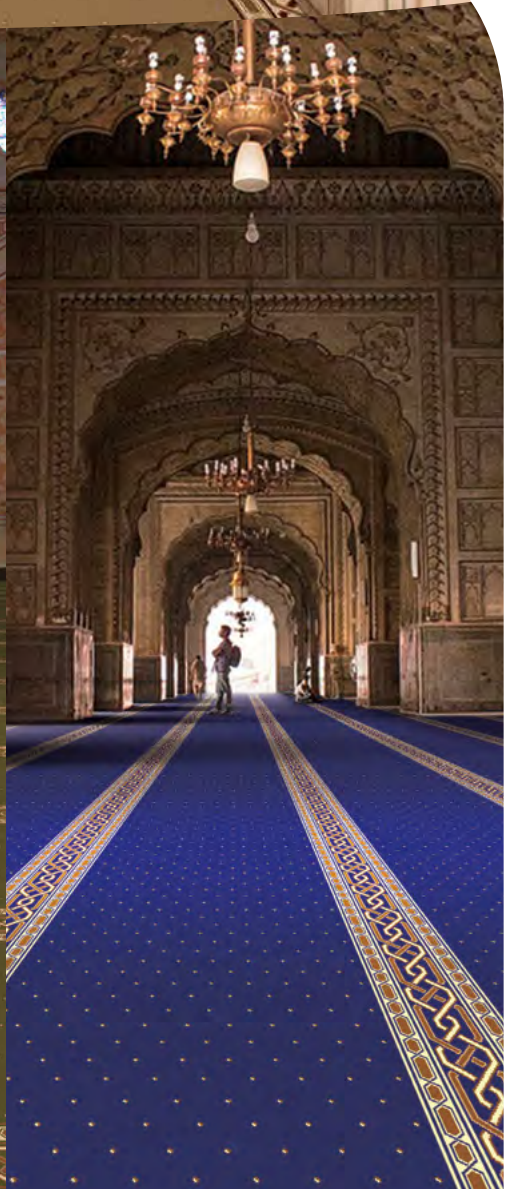

Royal Mosque 3

MOSQUE CARPET

VISIT WEBSITE

907 Berber

303 Light Green

208 Dark Red

620 Blue

Roll Size

ROYAL MOSQUE 3 Specifications

Construction	Wilton Weave
Yarn Composition	100% Solution Dyed Heatset Polypropylene
Total Weight	ca. 2150 g/m ² (+/- 150 gsm) (+/- 10%)
Total Height	ca. 11.5 mm (+/- 0.5 mm)
Density	307,200 points/m ²
Standard Roll Size	3.66m (+/-2%) x 30m (+/-2%)
Pattern Repeat Size	1.22 m x 0.60 m