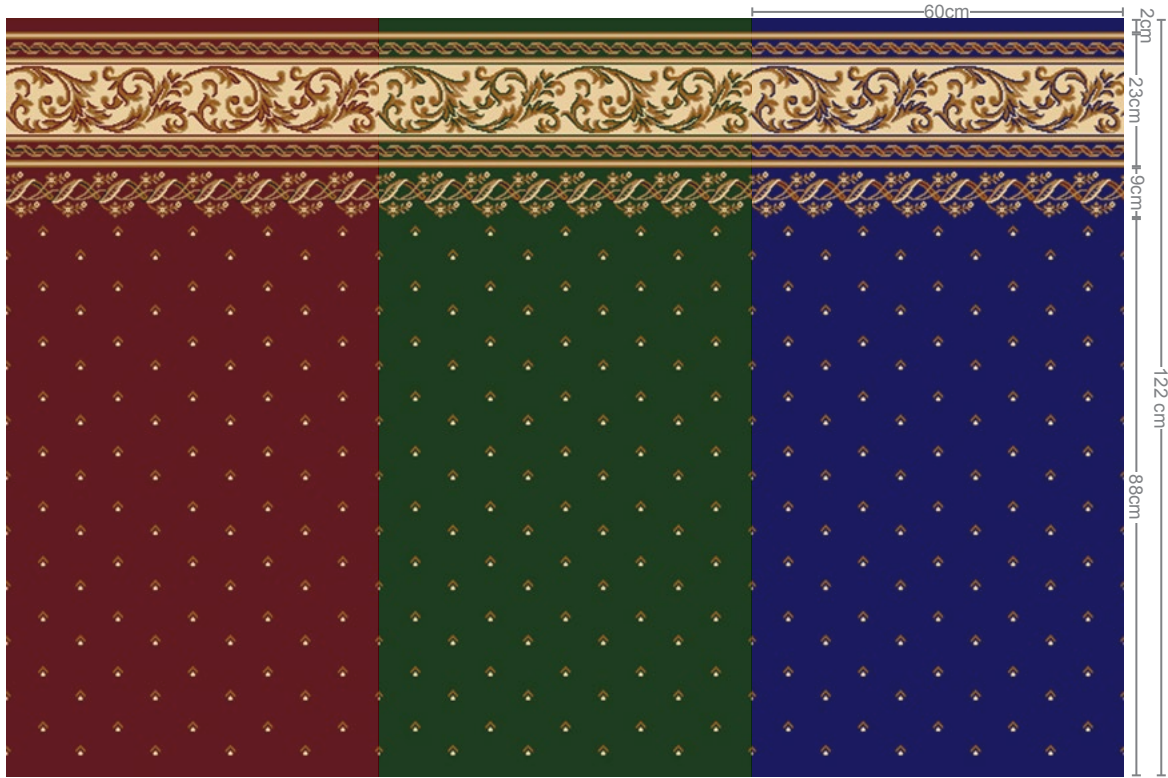

Indent only

Royal Mosque 4

MOSQUE CARPET

206 DARK RED

305 EMERALD GREEN

604 NAVY BLUE

Roll Size

ROYAL MOSQUE 4 Specifications

Construction	Wilton Weave
Yarn Composition	100% Solution Dyed Heatset Polypropylene
Total Weight	ca. 2150 g/m ² (+/- 150 gsm) (+/- 10%)
Total Thickness	ca. 11.5 mm (+/- 0.5 mm)
Density	307,200 points/m ²
Standard Roll Size	3.66m (+/-2%) x 30m (+/-2%)
Pattern Repeat Size	1.22 m x 0.60 m

Ideal for Mosque Use.
Manufactured in Indonesia

Slight color variation may occur from dye lot to dye lot. Kindly check stock availability with us before confirming the order.

CARPET