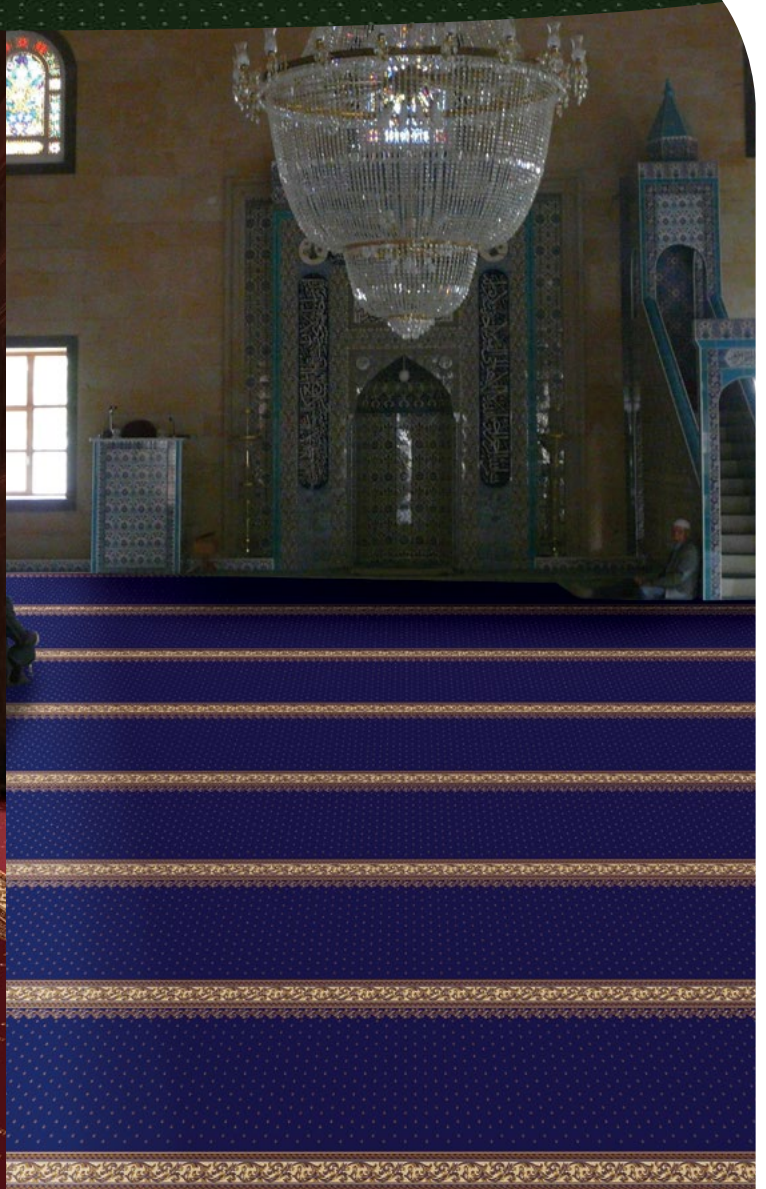

Indent only

Royal Mosque 4

MOSQUE CARPET

206 DARK RED

305 EMERALD GREEN

604 NAVY BLUE

Roll Size

ROYAL MOSQUE 4 Specifications

Construction	Wilton Weave
Yarn Composition	100% Solution Dyed Heatset Polypropylene
Total Weight	ca. 2150 g/m ² (+/- 150 gsm) (+/- 10%)
Total Thickness	ca. 11.5 mm (+/- 0.5 mm)
Density	307,200 points/m ²
Standard Roll Size	3.66m (+/-2%) x 30m (+/-2%)
Pattern Repeat Size	1.22 m x 0.60 m

Ideal for Mosque Use.
Manufactured in Indonesia

Slight color variation may occur from dye lot to dye lot. Kindly check stock availability with us before confirming the order.

CARPET