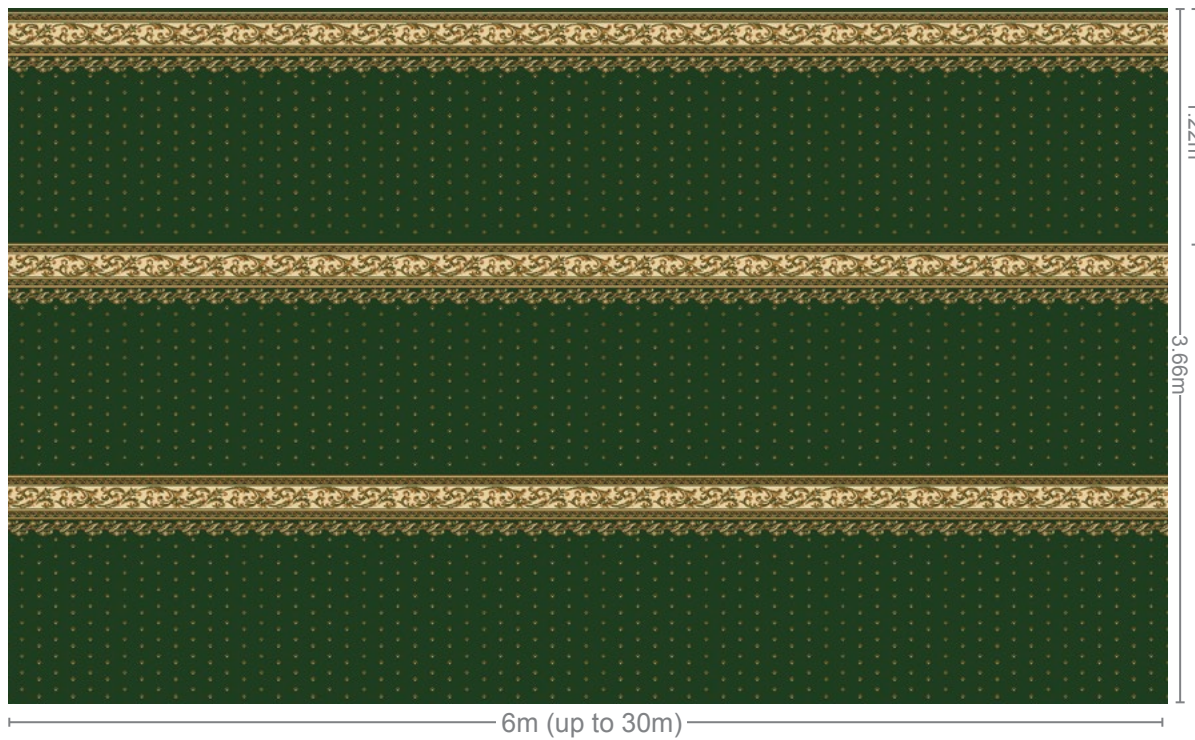

Indent only

Royal Mosque 4

MOSQUE CARPET

206 DARK RED

305 EMERALD GREEN

604 NAVY BLUE

Roll Size

ROYAL MOSQUE 4 Specifications

Construction	Wilton Weave
Yarn Composition	100% Solution Dyed Heatset Polypropylene
Total Weight	ca. 2150 g/m ² (+/- 150 gsm) (+/- 10%)
Total Thickness	ca. 11.5 mm (+/- 0.5 mm)
Density	307,200 points/m ²
Standard Roll Size	3.66m (+/-2%) x 30m (+/-2%)
Pattern Repeat Size	1.22 m x 0.60 m

Ideal for Mosque Use.
Manufactured in Indonesia

Slight color variation may occur from dye lot to dye lot. Kindly check stock availability with us before confirming the order.

CARPET