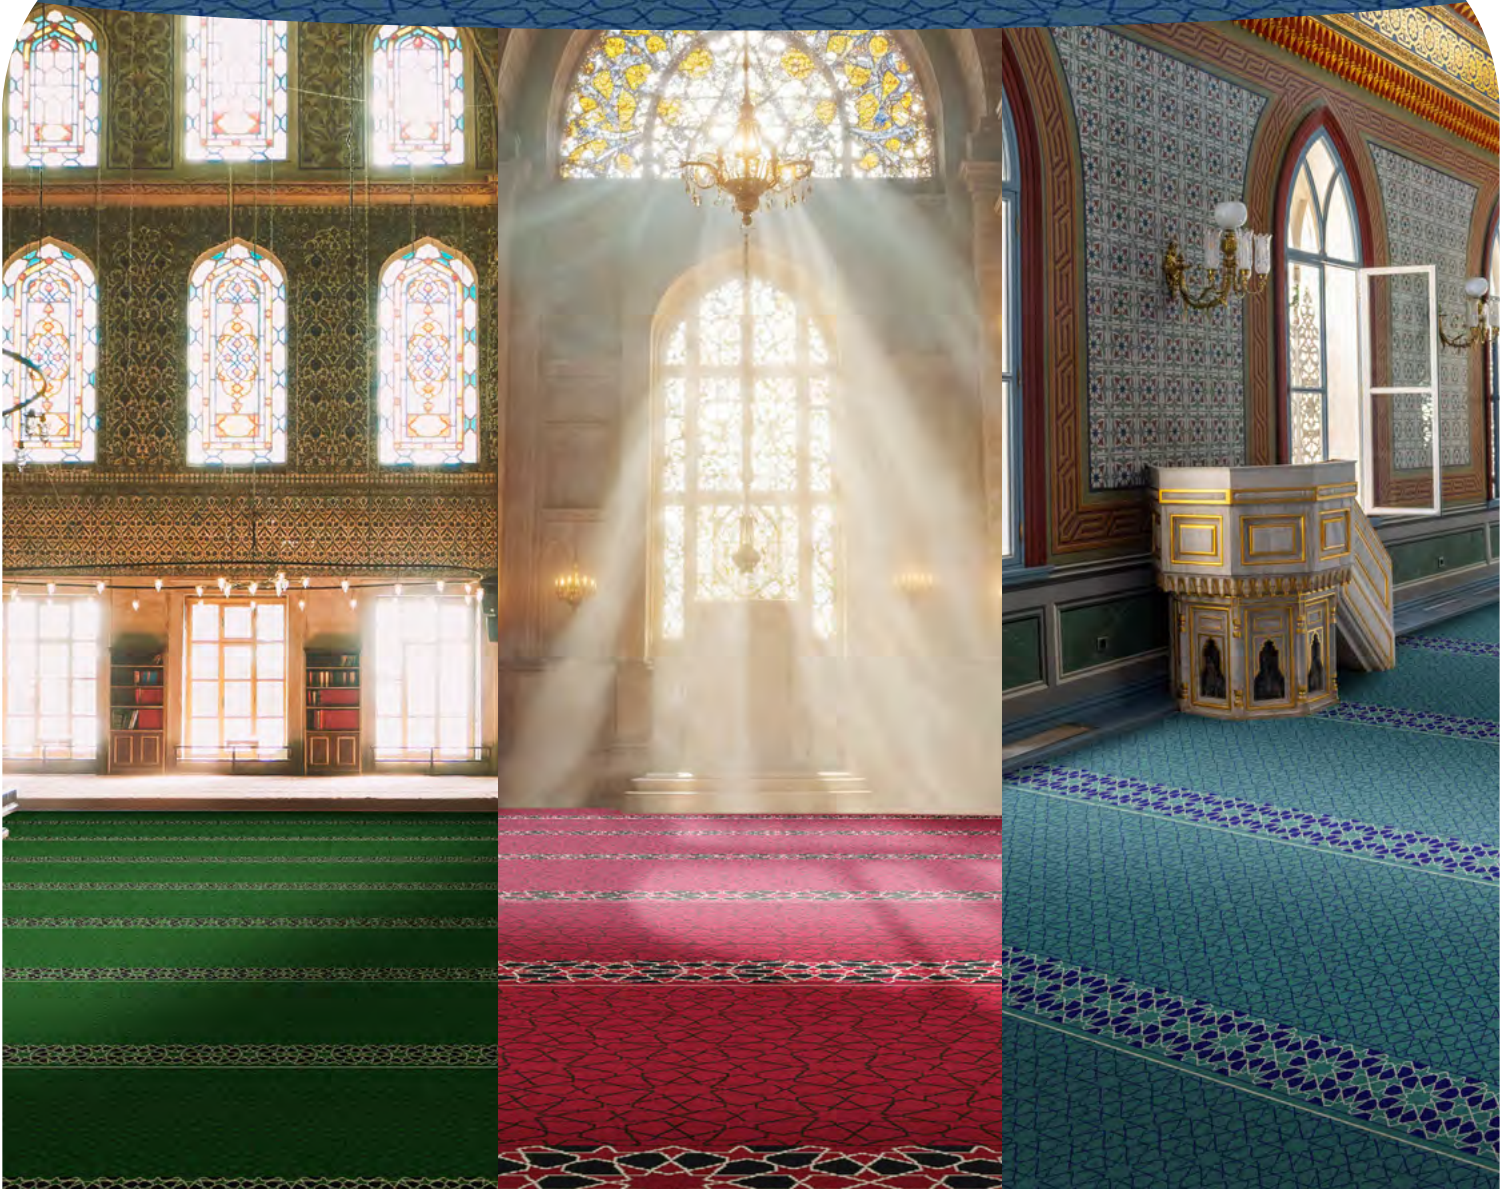

# Royal Mosque 5

MOSQUE CARPET

VISIT WEBSITE

131 Wine Red

301 Emerald Green

320 Mint Green

627 Dark Ocean