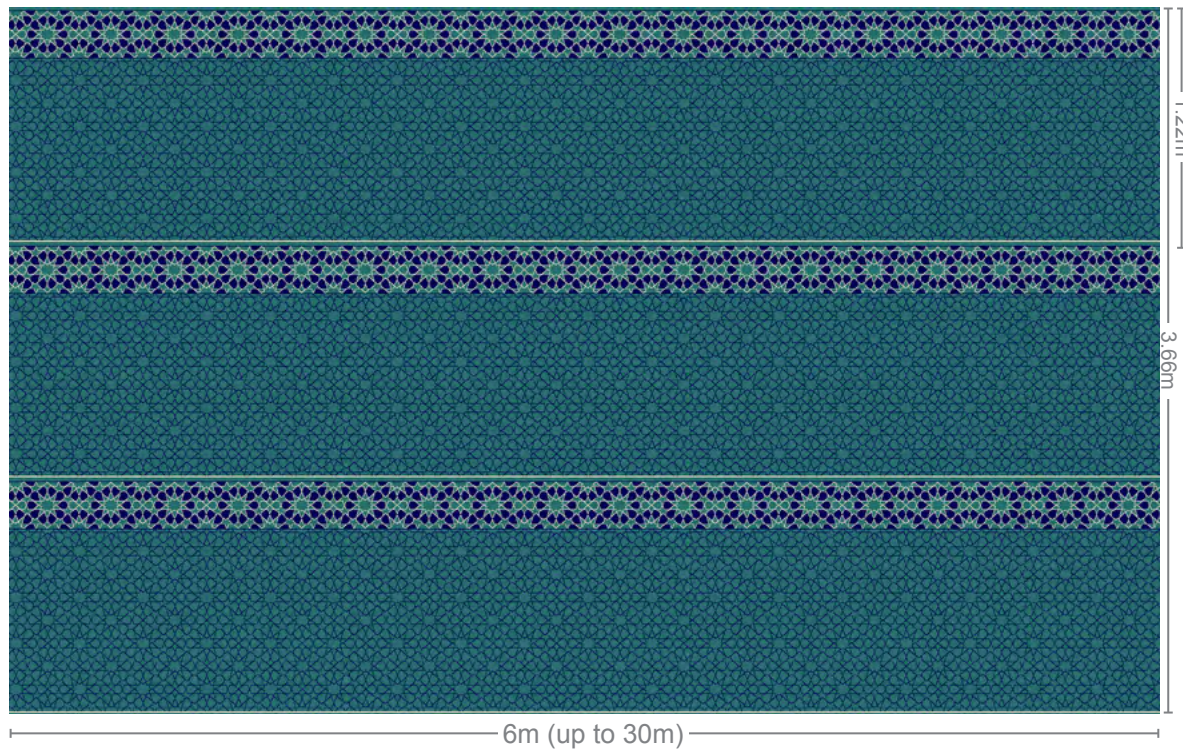

# Royal Mosque 5

MOSQUE CARPET

VISIT WEBSITE

131 Wine Red

301 Emerald Green

320 Mint Green

627 Dark Ocean

### Roll Size

### ROYAL MOSQUE 5 Specifications

Construction	Wilton Weave
Yarn Composition	100% Solution Dyed Heatset Polypropylene
Total Weight	ca. 2150 g/m <sup>2</sup> (+/- 150 gsm) (+/- 10%)
Total Height	ca. 11.5 mm (+/- 0.5 mm)
Density	307,200 points/m <sup>2</sup>
Standard Roll Size	3.66m (+/-2%) x 30m (+/-2%)
Pattern Repeat Size	1.22 m x 0.60 m