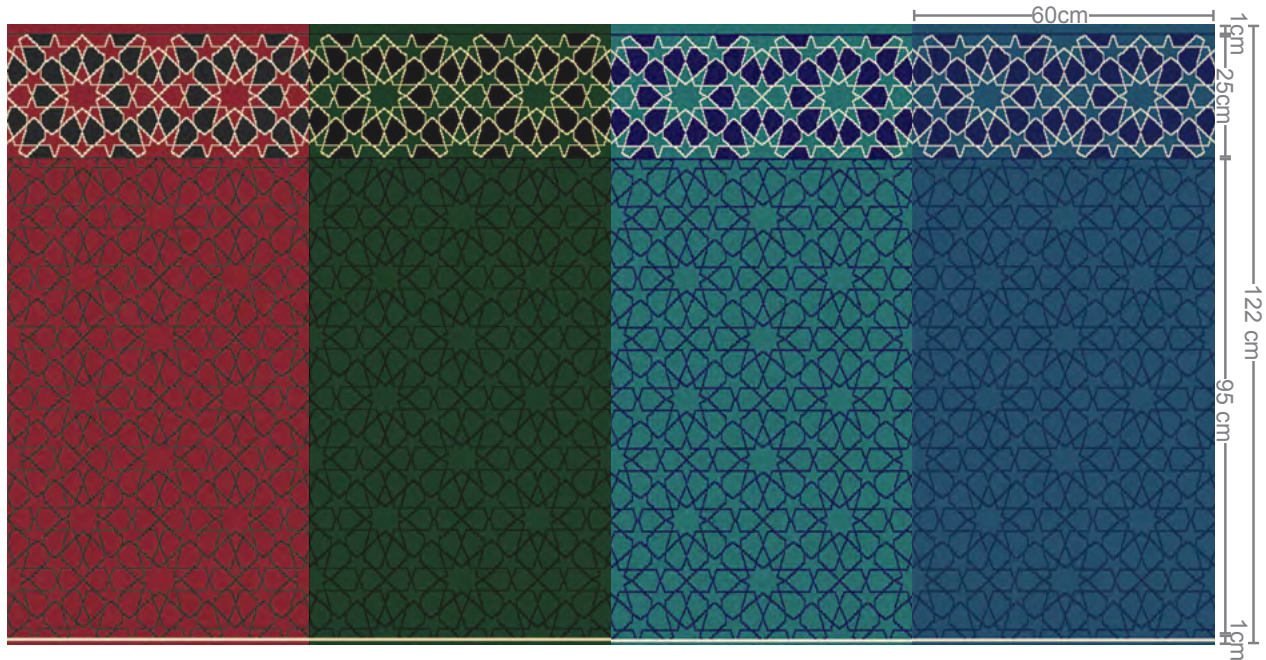

# Royal Mosque 5

MOSQUE CARPET

VISIT WEBSITE

131 Wine Red

301 Emerald Green

320 Mint Green

627 Dark Ocean

### Roll Size

### ROYAL MOSQUE 5 Specifications

Construction	Wilton Weave
Yarn Composition	100% Solution Dyed Heatset Polypropylene
Total Weight	ca. 2150 g/m <sup>2</sup> (+/- 150 gsm) (+/- 10%)
Total Height	ca. 11.5 mm (+/- 0.5 mm)
Density	307,200 points/m <sup>2</sup>
Standard Roll Size	3.66m (+/-2%) x 30m (+/-2%)
Pattern Repeat Size	1.22 m x 0.60 m

Ideal for Mosque Use.

Manufactured in Indonesia

**MOSQUE**  
CARPET

Slight color variation may occur from dye lot to dye lot. Kindly check stock availability with us before confirming the order.