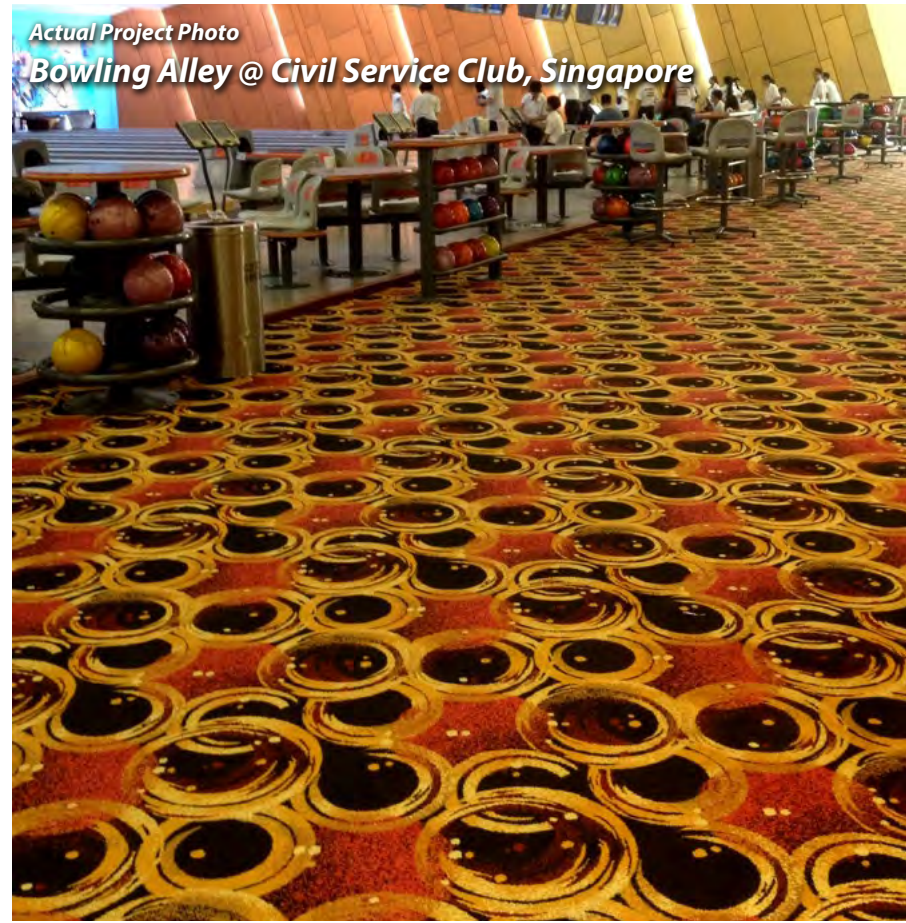

Actual Project Photo

Bowling Alley @ Civil Service Club, Singapore