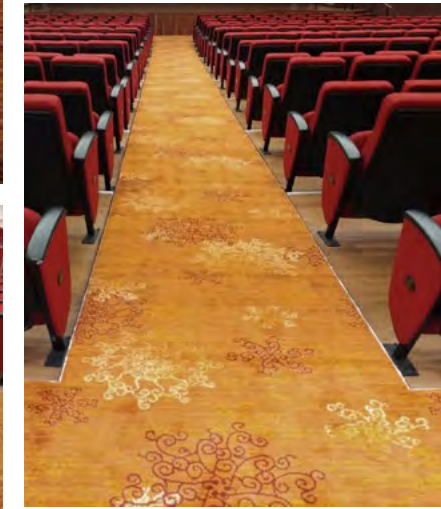

674A-F1006 Crown Gold

Pattern Repeat Size: 133 cm (W) x 192 cm (L)

Actual Project Photo
Auditorium @
Sri Srinivasa
Perumal Temple,
Singapore