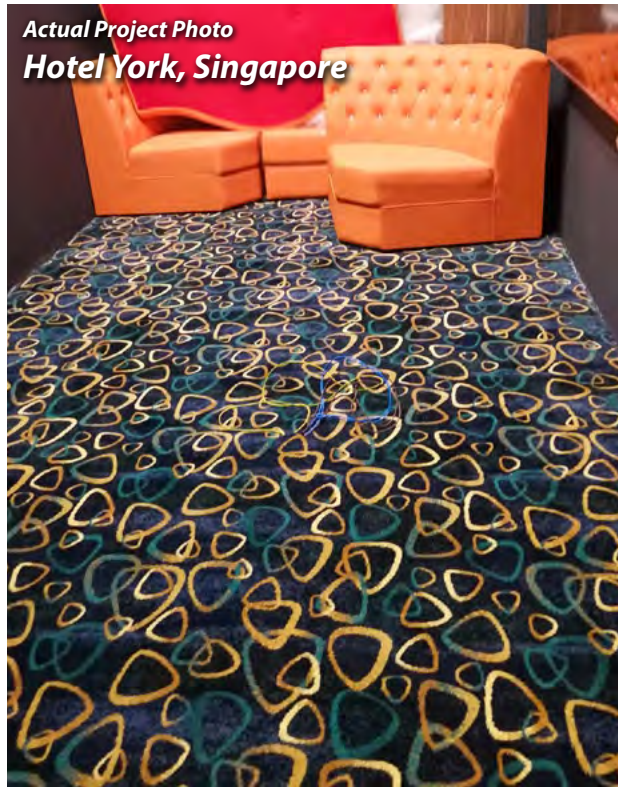

770-F1039 Oberon Blue

Pattern Repeat Size: 100 cm (W) x 55 cm (L)