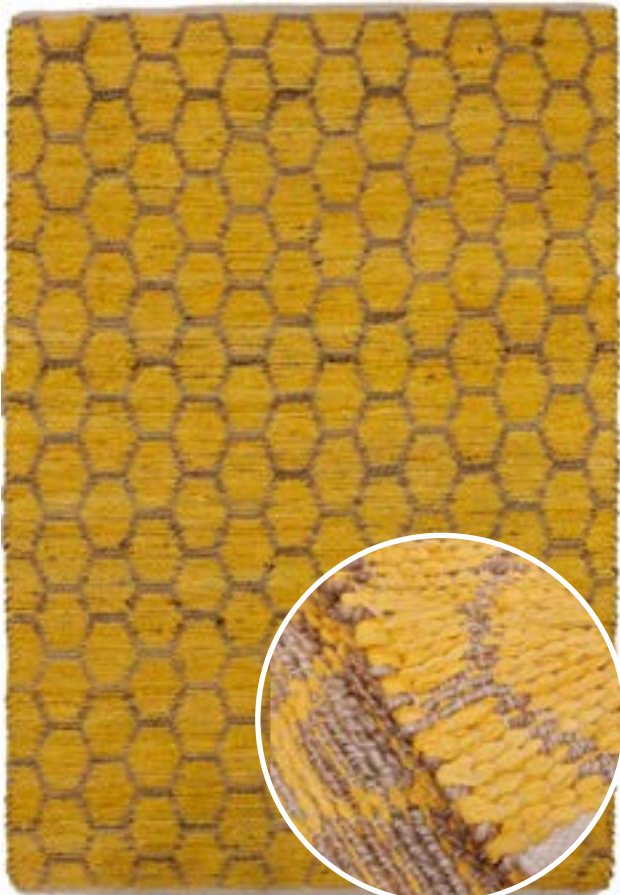

ABACA-DIAMOND SPRING-SUMMER 2024-2025

VIEW ON WEBSITE

SCAN HERE ↑

Available sizes:

- 80x150cm
- 120x170cm
- 160x230cm

Cotton + Hemp + Jute
Handloom Rugs

ABACA-DIAMOND SPRING-SUMMER

TIMELESS

Cream

Grey

Mustard

Peacock

Salmon

BLACK

Available sizes:
□ 160x230cm

Black

Mustard

SUMMER (HEXAGON)

COLLECTION 2023-2024

Available sizes:
□ 120x170cm
□ 160x230cm

Blue

Green

Mustard

Turquoise

Available sizes:
□ 120x170cm
□ 160x230cm

TURQUOISE

SUMMER (ZIGZAG)

COLLECTION 2023-2024

Black

Green

Mustard

Salmon