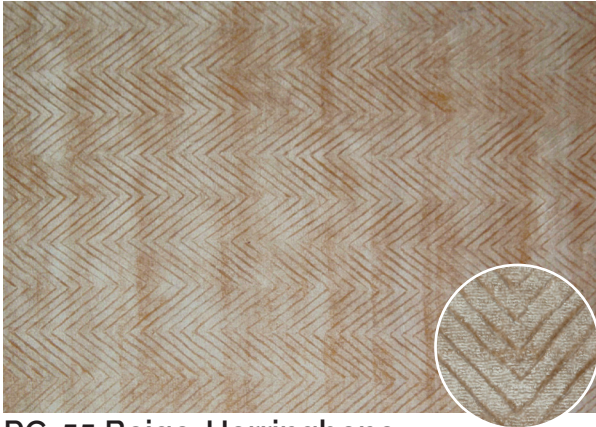

## Available sizes:

- 160x230cm
- 200x290cm

RG-83 03 Grey

RG-83 04 Turquoise

RG-83 07 Blue

RG-83 10 Brown Gold

RG-83 09 Gold

RG-54 Beige

RG-54 Brown

RG-54 Silver Grey

RG-54 Red

RG-54 Dark Grey

RG-55 Beige-Herringbone

RG-55 Silver Grey-Herringbone

RG-55 Pink-Herringbone

RG-55 Brown-Herringbone

RG-55 Turquoise-Herringbone

**Available sizes:**

- 160x230cm
- 200x290cm

**Surface Material:**

- 100% Viscose

**Suitable for:**

- Living Rooms,  
Bedrooms &  
Dining Rooms

**BELMONT**