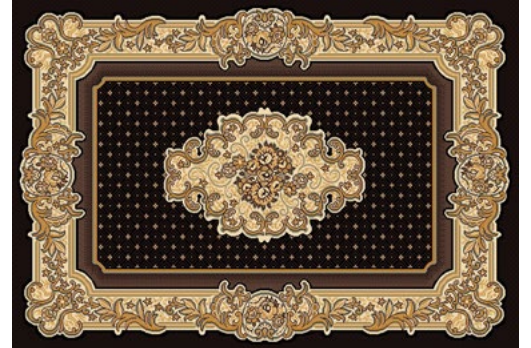

76-7030 BLACK