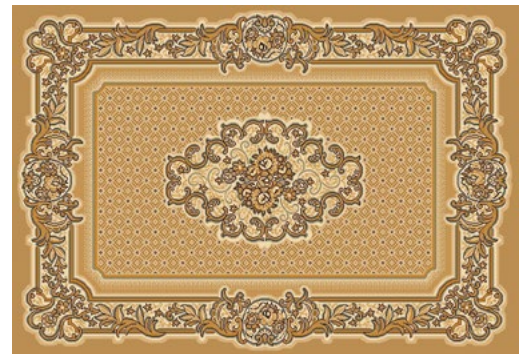

76-7030 BERBER