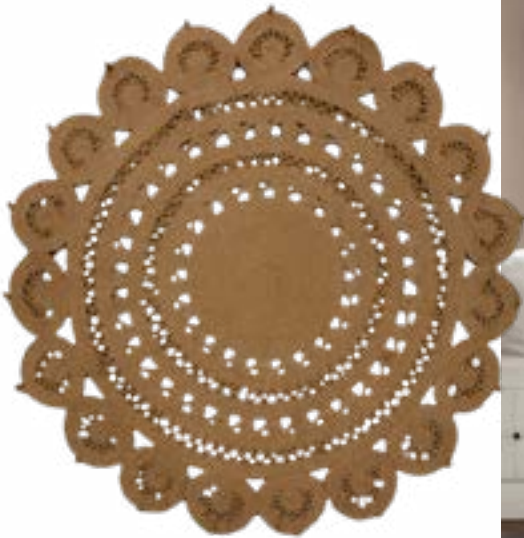

BLUSH DAWN-DUSK

2024-2025

Suitable for Indoors and Outdoors

VIEW ON WEBSITE

SCAN HERE ↑

Available sizes:

- 120x170cm
- 200x200cm
- 160x160cm

Handloom Rugs
100% Recycled Polyester (PET) Braided

BLUSH, DAWN, DUSK

CLASSICAL AND ORIENTAL DESIGNS

BLUSH
COLLECTION 2024-2025

Blush

Available sizes:
□ 120x170cm

DAWN
COLLECTION 2024-2025

Dawn

Available sizes:
□ 200x200cm
□ 160x160cm

DUSK
COLLECTION 2024-2025

Available sizes:
☐ 200x200cm
☐ 160x160cm

Dusk

Handloom Rugs
100% Recycled Polyester (PET) Braided
Suitable for Indoors and Outdoors

BLUSH-DAWN-DUSK 2024-2025