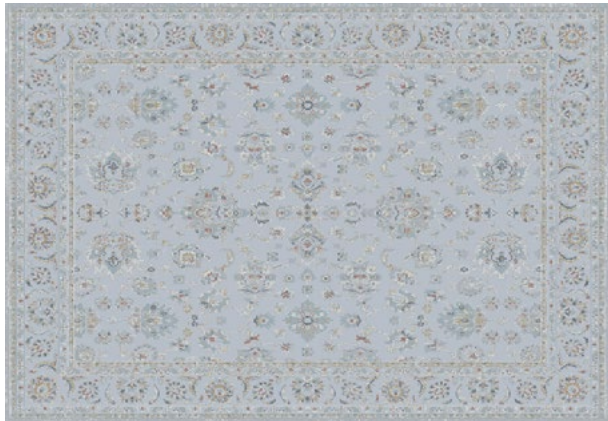

# CATINA

◆ GRACEFUL ◆ STURDY ◆ ELEGANT ◆

# CATINA

COLLECTION

---

**Available sizes:**

- 40 x 60 cm
- 160 x 230 cm
- 200 x 290 cm

**Lo761C Light Gray**

**Lo765A Light Gray**

**Lo769A Light Gray**

**L0769B Light Gray**

**L0772A Light Gray**

**L0772B Light Gray**

**L0775C Light Gray**

**Available sizes:**

- 40 x 60 cm
- 160 x 230 cm
- 200 x 290 cm

**Surface Material:**

- 95% PP (HEATSET) + 5% Shrink Polyester