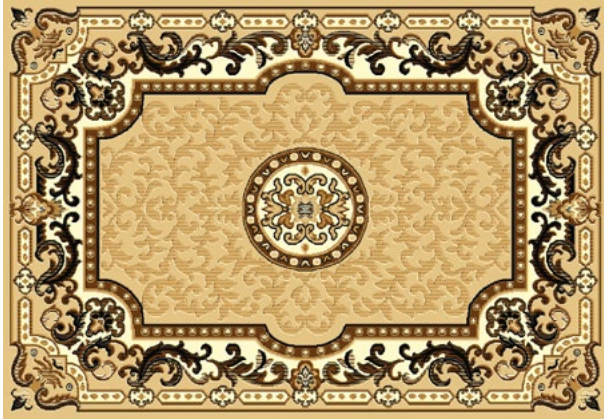

VIEW THIS RUG
ON OUR WEBSITE

100% Polypropylene Embossed
Made In Belgium

CHINESE GARDEN

◆ CLASSICAL ◆ DURABLE ◆ ELEGANT ◆

CHINESE GARDEN COLLECTION

Available sizes:

- 160 x 220 cm
- 225 x 330 cm

2034 BERBER

2034 BLACK

2034 BROWN

2034 BURGUNDY

2034 EMERALD GREEN

2034 NAVY

2034 NAVY

2034 RED

2038 BLACK