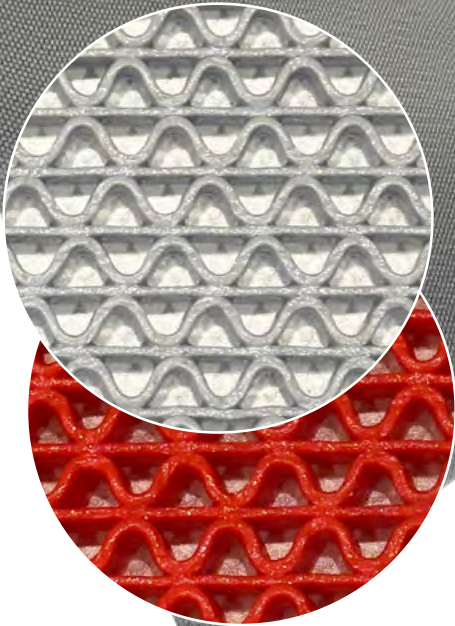

Welcome - Blue

Welcome - Green

Welcome - Brown

Welcome - Dark Red

Welcome - Grey

Welcome - Black

Welcome - Dark Red

SWIZZLE MATS

Swizzle Mat - Grey

Swizzle Mat - Red

Available in Roll Sizes:

- 120x1500cm (Per Roll)

Thickness:

- 5.5mm

Suitable for:

- Central Kitchens, Outdoor Walkways & Garden Paths

COIL MATS

Available in Roll Sizes:

- 122x1500cm (per roll)

Thickness:

- 13mm

Suitable for:

- Indoor & Outdoor Entrances, Poolside & Locker Rooms

DIAMOND MATS

Available in Roll Sizes:

- 93x1829cm (36"x20 yards) (per roll)

Thickness:

- 1mm

Suitable for:

- Garages & Workshops

COIL, DIAMOND, & SWIZZLE MATS