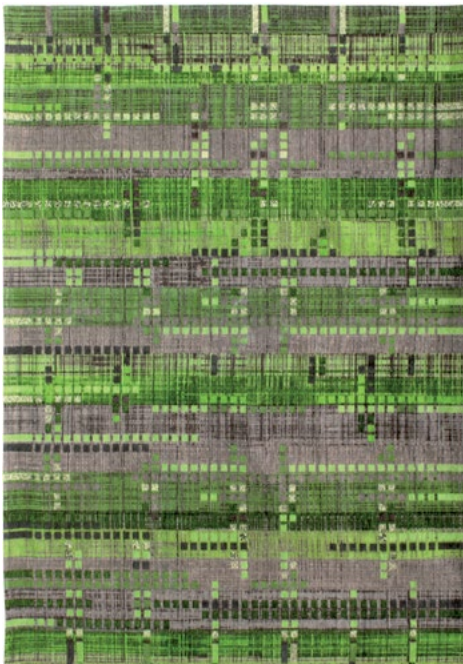

VIEW THIS RUG
ON OUR WEBSITE

100% Cotton Chenille Rugs

Made In Belgium

DECO COLLECTION

TIMELESS PATCHWORK DESIGN RUGS

DECO COLLECTION

Available sizes:

- 170x240cm

Atlantie

8640 Grey Wave

Atlantie - Streak

8714 Montauk Multi

8715 Sea Bright Sunny

8716 Coney Grey

8717 Parsons Powder

8718 Long Island Blue

8720 Agha Old Gold

Hadsehlu

8411 - Blue Avenue

8426 - Rockefeller Blue

8427 - Greenback

8655 White on Black

8618 Deep Mine

8422 - Broadway Glitter

8425 - Harlem Contrast

8925 - Soho Copper

8928 - Central Yellow

8956 - Copperfield

8378 - Grey Shade

8385 - Red Orange

8400 - Red Max

8401 - Blue Jeans