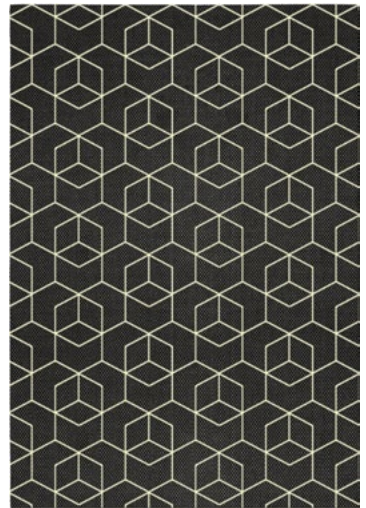

48609-90

48622-686

48622-690

48624-461

48624-637

48624-686

48624-690

48637-60

48637-86

48637-320

48637-670

48644-637

48644-686

48648-591

48648-690

48648-960

UV-stabilised fibres help ESSENZA rugs retain their vibrant colour even under strong sunlight.

48655-637

48655-690

48663-37

48663-86

48664-637

Water-resistant and easy to maintain,  
ESSENZA rugs are built to withstand all seasons outdoors.