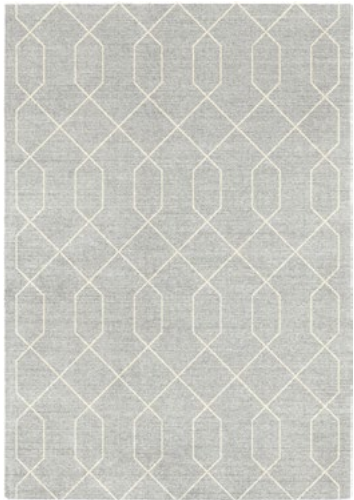

VIEW THIS RUG
ON OUR WEBSITE

Cosy heatset + Microset PP
Made In Belgium

FJORD

RICH SOFTNESS ◆ LUSH LOOK

FJORD COLLECTION

Available sizes:

- 160x230cm
- 200x290cm

50402-050

50407-690

50414-670

50415-566

50415-670

50415-699

50423-670

50423-690

50423-960

50436-690

50438-670

50437-650

50437-690

50437-960

Available sizes:

- 160x230cm
- 200x290cm

Surface Material: