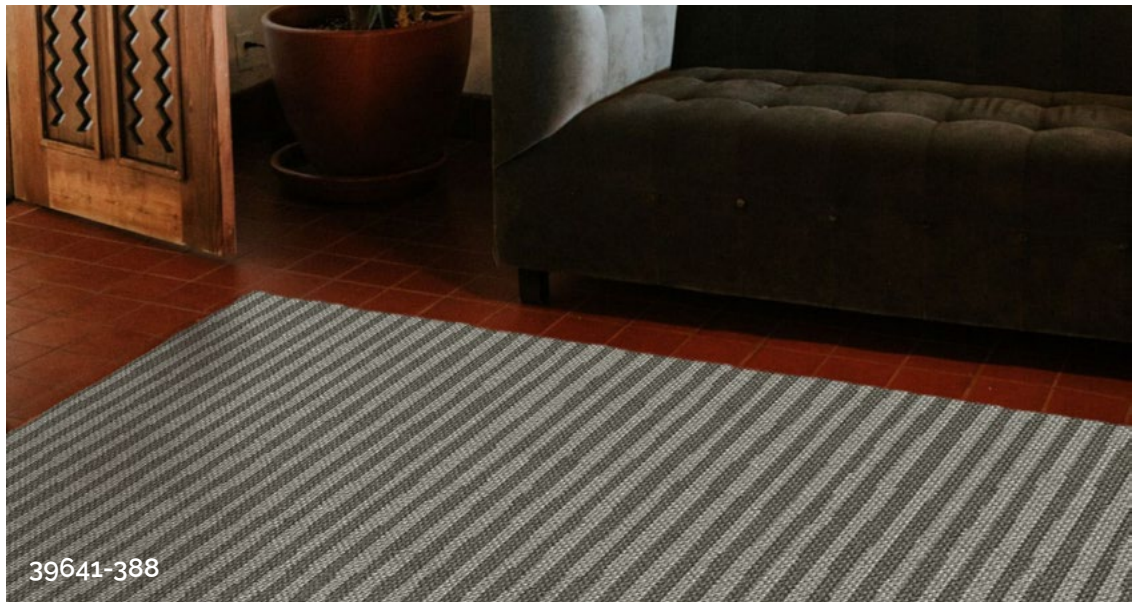

100% Berclon Fiber® Flatweave
Made In Belgium

GRACE

ELEGANT INDOOR ♦ GRACIOUS OUTDOOR

GRACE COLLECTION

Available sizes:

- 120x170cm
- 160x230cm
- 200x290cm

39016-096

39016-075

39489-763

39634-763

39641-388

39646-838

39968-200

39641-388

Available sizes:

- 120x170cm
- 160x230cm
- 200x290cm

Surface Material:

- 100% Berclon Fiber® Flatweave

Suitable for:

- Indoor & Outdoor

Made In Belgium

GRACE

251023