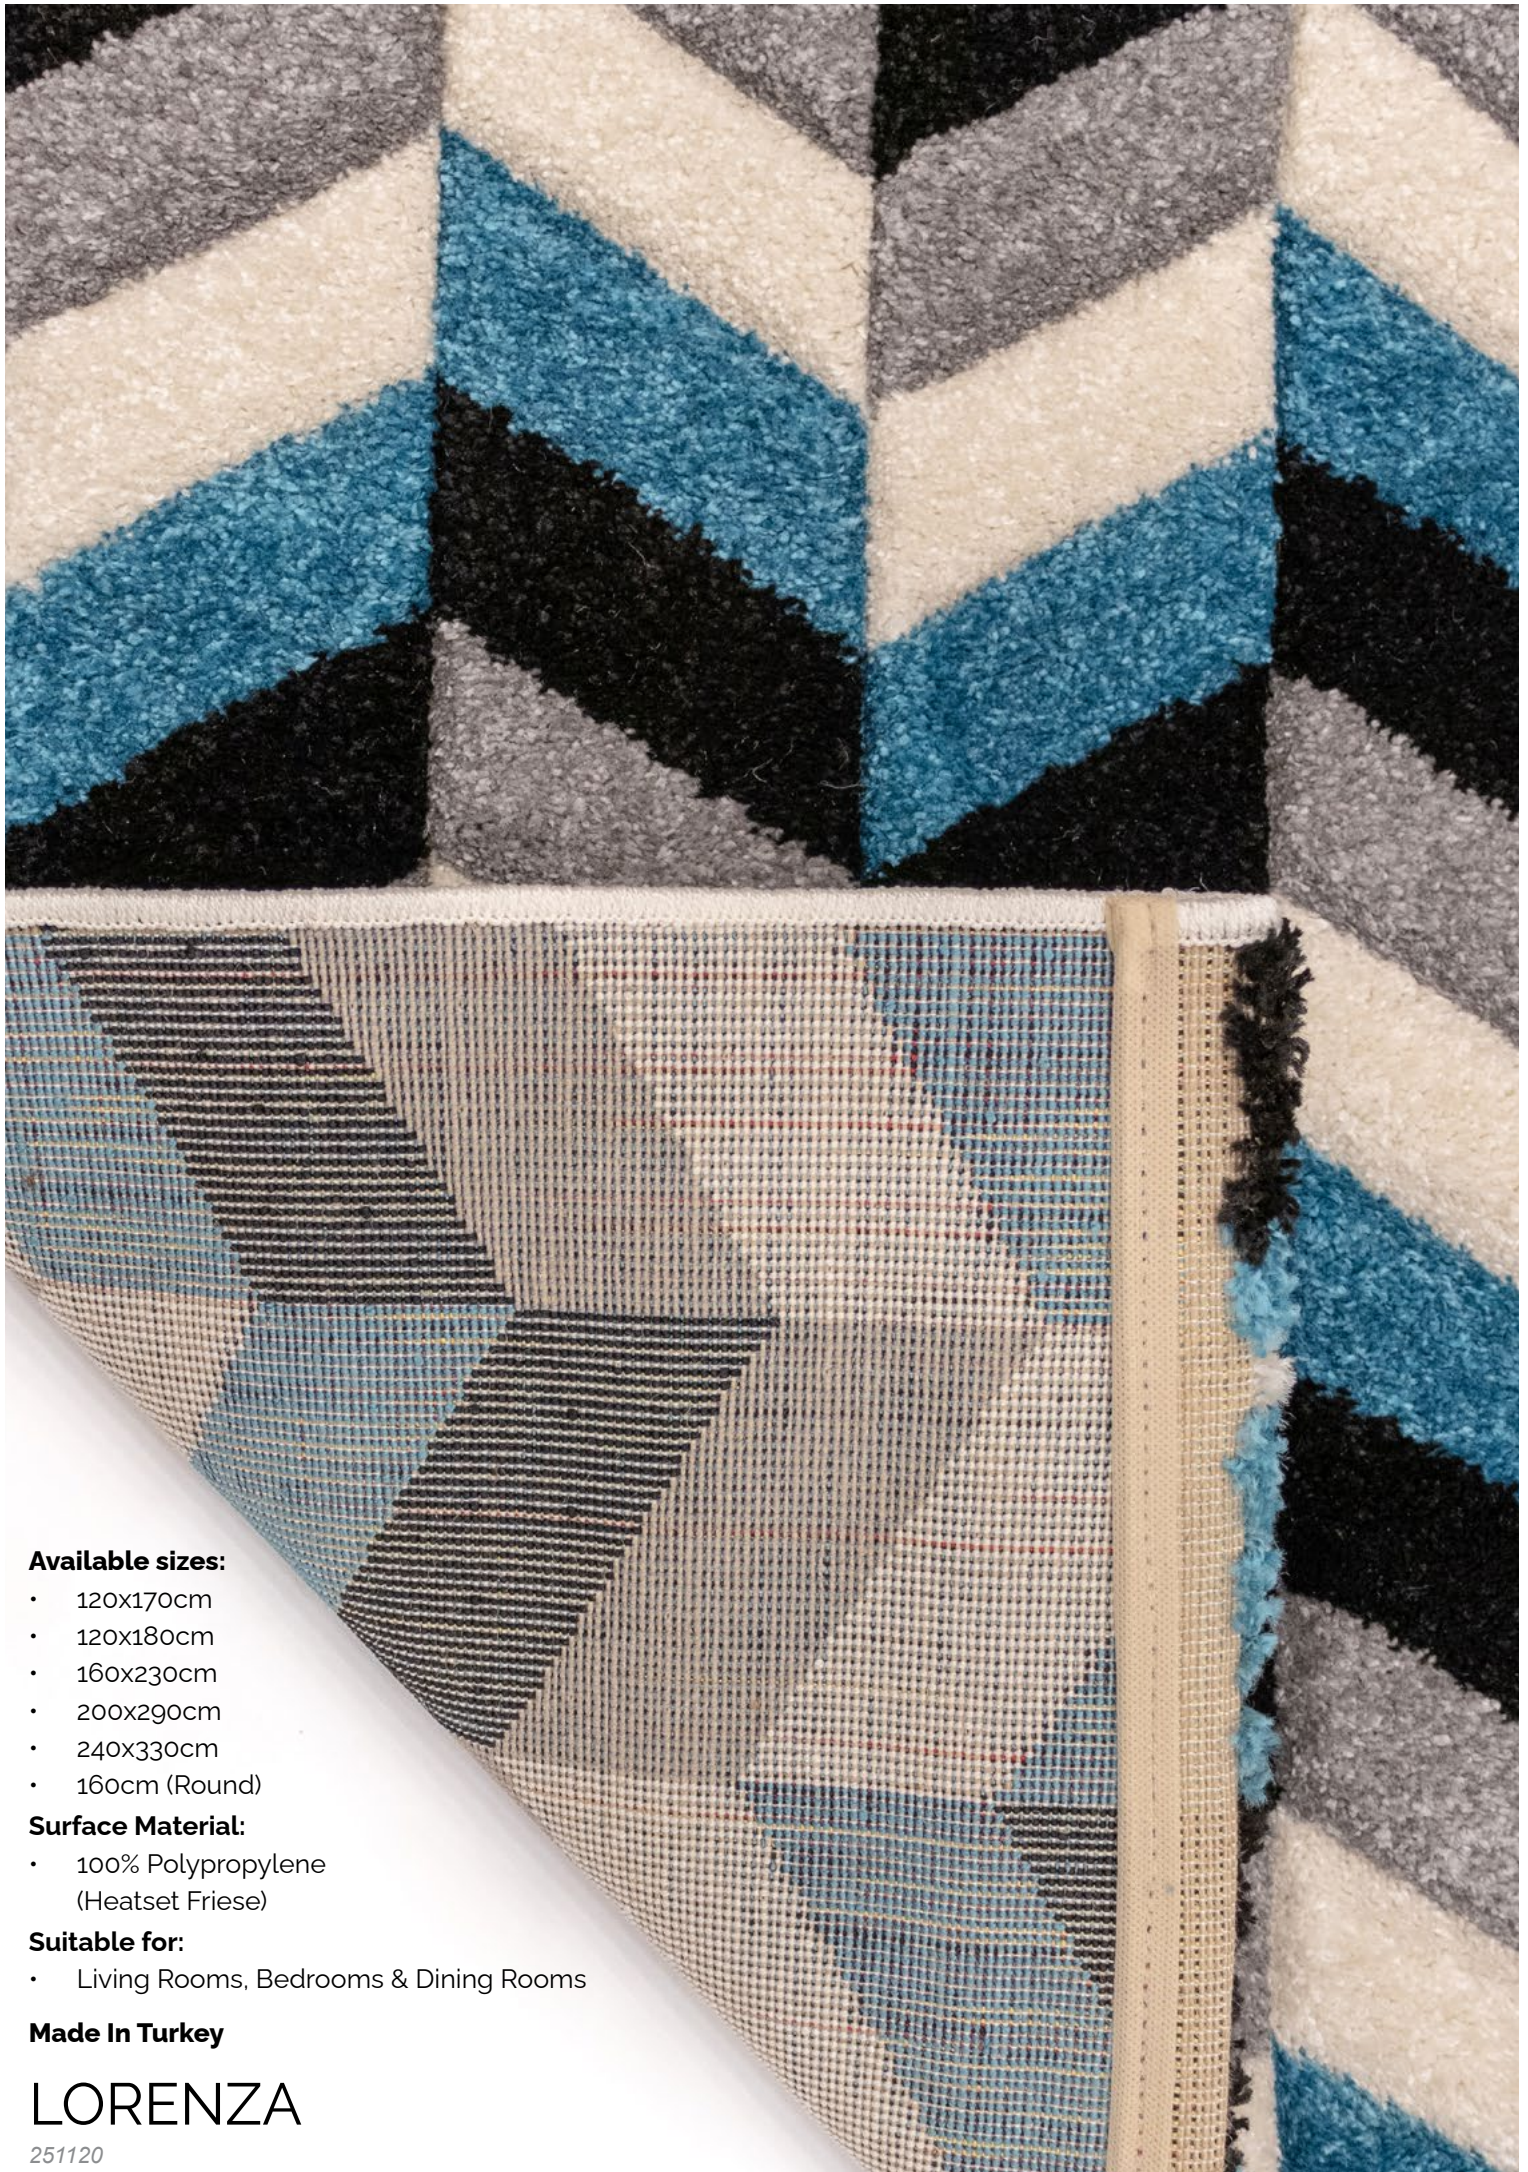

E585a Bone / Brown

E585a White / Black

Em18a White / Lt Grey

G250a Lt Grey / White

G482a White / Lt Grey

G666b Lt Grey / Dk Grey

H474b White / Dk Beige

H806a White / L Grey

9955b Black / White

9955b Lt Grey / White

9955b White / Blue

9989g White / Blue

Available sizes:

- 120x170cm
- 120x180cm
- 160x230cm
- 200x290cm
- 240x330cm
- 160cm (Round)

Surface Material:

- 100% Polypropylene
(Heatset Frieze)