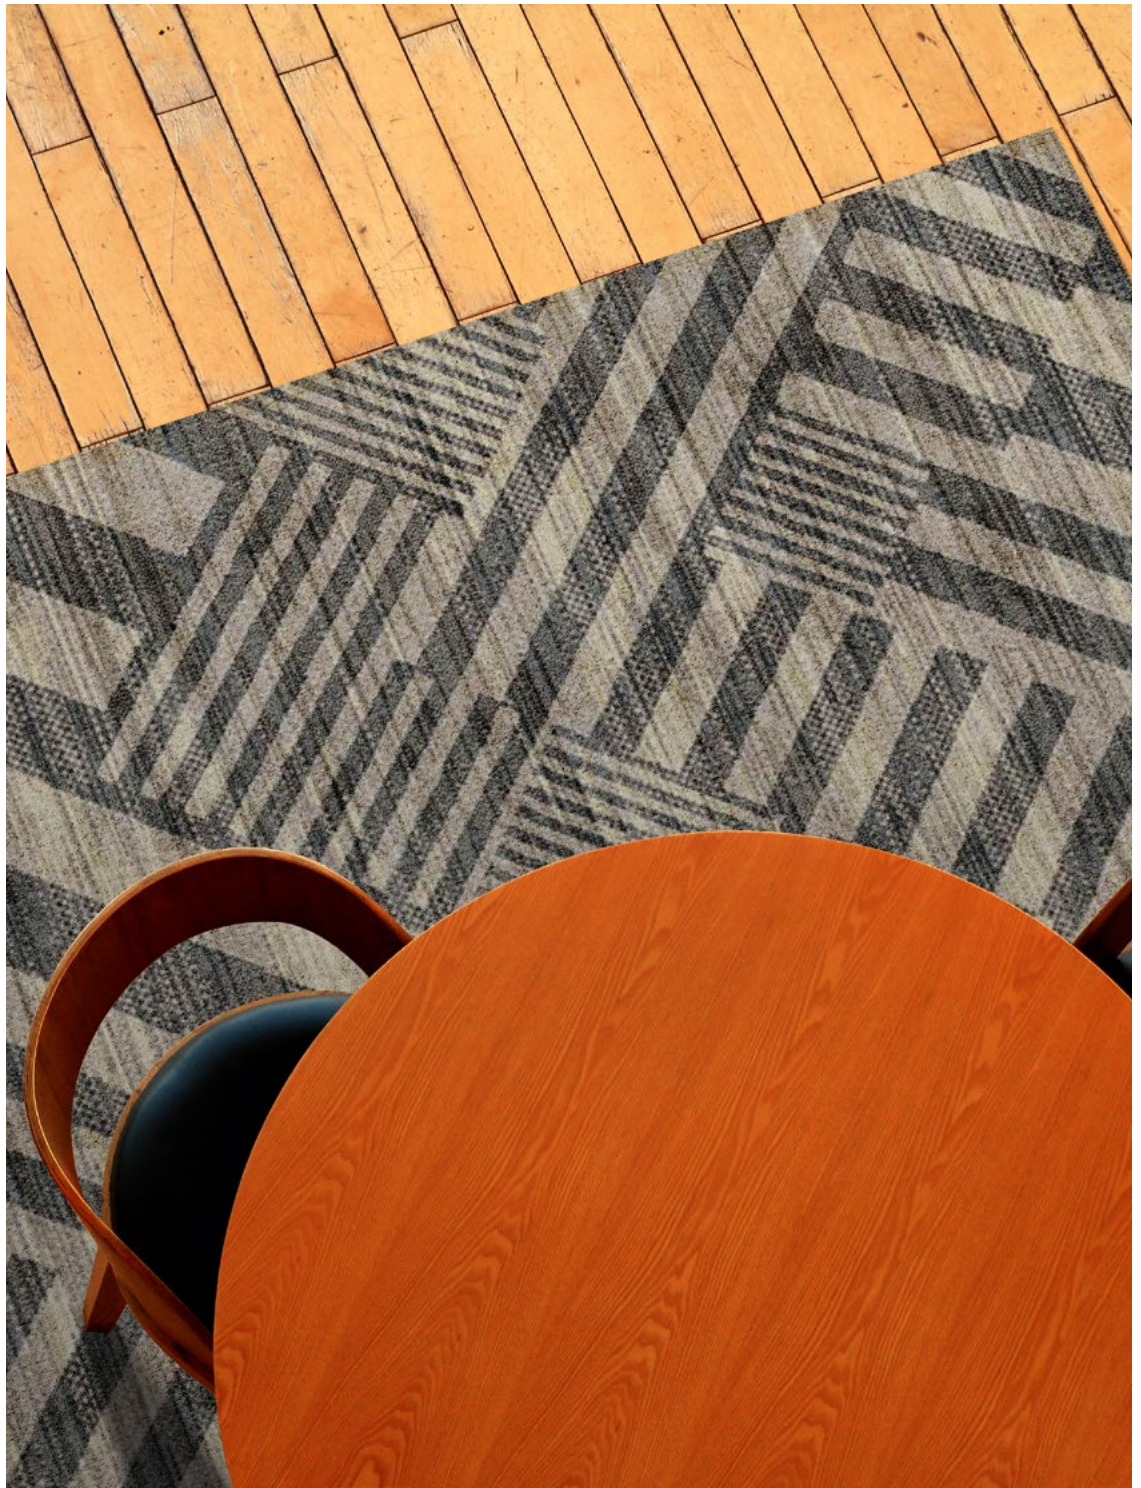

VIEW THIS RUG
ON OUR WEBSITE

100% Polypropylene
Made In Belgium

MIRA

◆ OUTDOOR ◆ VERSATILE ◆ INDOOR ◆

MIRA

COLLECTION

Available sizes:

- 160 x 230cm
- 200 x 290cm

29501-055

29501-059

29503-055

29503-058

29504-055

29504-059

29504-075

29513-055

29503-075

29513-058

29517-075

29518-075

29518-079

Available sizes:

- 160 x 230cm
- 200 x 290cm

Surface Material: