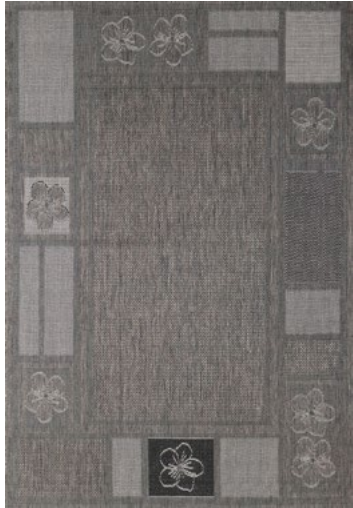

VIEW THIS RUG
ON OUR WEBSITE

100% Polypropylene
Made In Egypt

NATURE

◆ OUTDOOR ◆ DURABLE ◆ COMFORT ◆

NATURE COLLECTION

Available sizes:

- 133 x 190cm
- 160 x 230cm
- 200 x 285cm

0091 - Grey Black

0091 - Black Grey

0091 - Chocolate

0119 - Beige

0119 - Grey Black

0119 - Black Grey

0119 - Chocolate

0132 - Beige

0132 - Grey Black

0132 - Black Grey

0132 - Chocolate

0706 - Beige

0706 - Black Grey

0706 - Chocolate

0706 - Grey Black

207 - Beige

207 - Black Grey