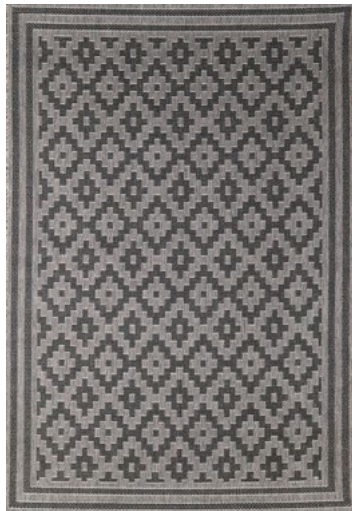

VIEW THIS RUG
ON OUR WEBSITE

100% Polypropylene
Made In Egypt

NATURE

◆ OUTDOOR ◆ DURABLE ◆ COMFORT ◆

NATURE COLLECTION

Available sizes:

- 133 x 190cm
- 160 x 230cm
- 200 x 285cm

0091 - Grey Black

0091 - Black Grey

0091 - Chocolate

0119 - Beige

0119 - Grey Black

0119 - Black Grey

0119 - Chocolate

0132 - Beige

0132 - Grey Black

0132 - Black Grey

0132 - Chocolate

0706 - Beige

0706 - Black Grey

0706 - Chocolate

0706 - Grey Black

207 - Beige

207 - Black Grey