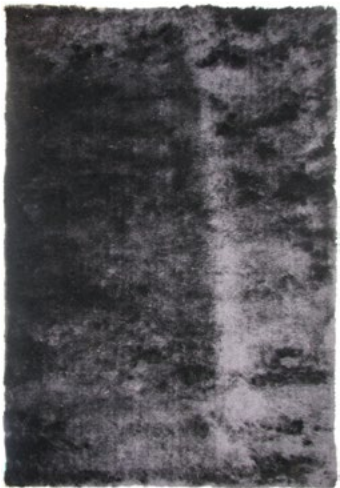

VIEW THIS RUG
ON OUR WEBSITE

100% Polyester

SILK TOUCH SHAGGY

◆ MODERN ◆ PREMIUM ◆ SMOOTH ◆

SILK TOUCH SHAGGY

COLLECTION

Available sizes:

- 40x60cm
- 50x80cm
- 80x150cm
- 120x170cm
- 160x230cm
- 200x290cm
- 160cm Round

Brown Multi

Beige Multi

Chilly Red

Xp 26 Brown

Xp 30 Black

Xp 51 Ivory

Xp30 Xp51 Black White

Xp51 Xp33 Silver Blend

A close-up photograph of a shaggy rug. The top portion shows the thick, dense pile of light brown and beige fibers. The bottom portion shows the woven backing, which is a dark grey or black fabric with a grid-like pattern and some orange and yellow threads woven in. The rug is laid on a light-colored surface.

Available sizes:

- 40x60cm
- 50x80cm
- 80x150cm
- 120x170cm
- 160x230cm
- 200x290cm
- 160cm Round

Surface Material:

- 100% Polyester

Suitable for:

- Living Rooms, Bedrooms & Dining Rooms

SILK TOUCH SHAGGY

251210