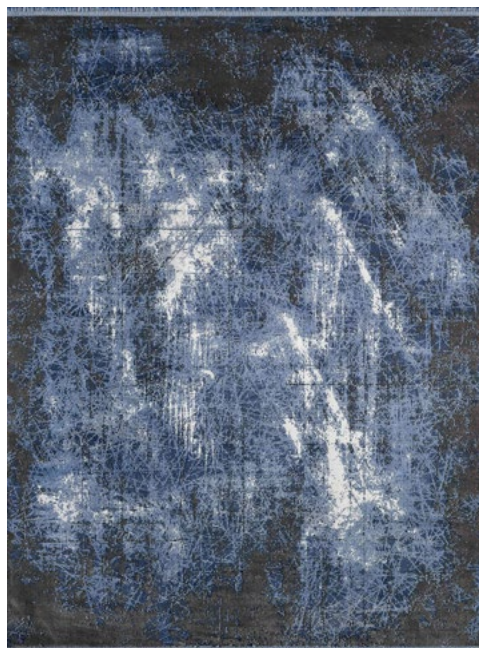

VIEW THIS RUG
ON OUR WEBSITE

Acrylic + Viscon
Made In Turkey

STARLIGHT

◆ STYLISH ◆ SOPHISTICATED ◆ SNUG ◆

STARLIGHT COLLECTION

Available sizes:

- 160x230cm
- 200x290cm
- 240x330cm

Babil Bx05a Terra Navy

Babil Bx17b Light Blue

Magnifique Mq48e Light Orange

Magnifique Mq54e Light Orange

Magnifique Mq54n Blue

Picasso P002a Cream

Magnifique Mq48j Navy

Magnifique Mq48k Turquoise

Magnifique Mq48l Orange

Picasso Po10b Brown Grey

Picasso Po13d Brown

Picasso Po13e Grey Rose

Available sizes:

- 160x230cm
- 200x290cm
- 240x330cm

Surface Material:

- Acrylic + Viscon

Suitable for: