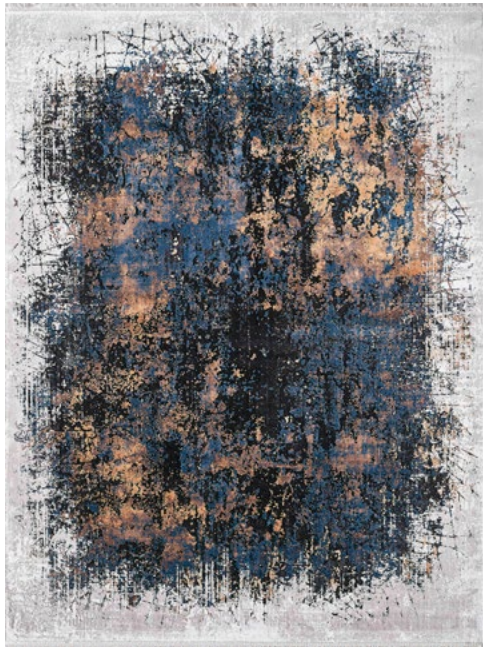

VIEW THIS RUG
ON OUR WEBSITE

Acrylic + Viscon
Made In Turkey

STARLIGHT

◆ STYLISH ◆ SOPHISTICATED ◆ SNUG ◆

STARLIGHT COLLECTION

Available sizes:

- 160x230cm
- 200x290cm
- 240x330cm

Babil Bx05a Terra Navy

Babil Bx17b Light Blue

Magnifique Mq48e Light Orange

Magnifique Mq54e Light Orange

Magnifique Mq54n Blue

Picasso P002a Cream

Magnifique Mq48j Navy

Magnifique Mq48k Turquoise

Magnifique Mq48l Orange

Picasso Po10b Brown Grey

Picasso Po13d Brown

Picasso Po13e Grey Rose

Available sizes:

- 160x230cm
- 200x290cm
- 240x330cm

Surface Material:

- Acrylic + Viscon

Suitable for: