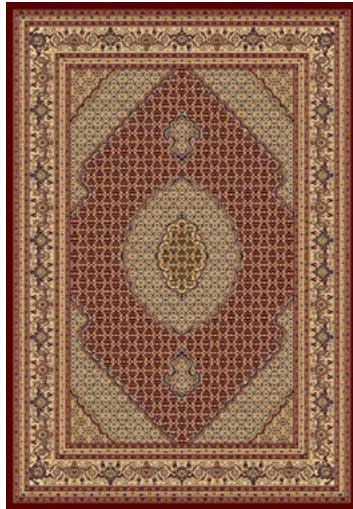

0584A Cherry Cherry

0584A Cream Berber

1230A Berber Berber

1230A Cherry Cherry

1977A Cherry Cherry

1977A Cream Cream

1977A Emerald Emerald

1977B Navy Navy

1978A Navy Navy

2515A Berber Berber

2515A Cherry Cherry

2515A Navy Navy

1230D Navy Navy

1977A Berber Berber

1977C Cream Cream

2198A Cherry Cherry

2198A Cream Cherry

2198A Cream Cream

2977A Berber Berber

2977A Cherry Cherry

2977A Cream Cream

3052B Berber Berber

Available sizes:

- 80x230cm
- 120x170cm
- 160x230cm
- 240x330cm