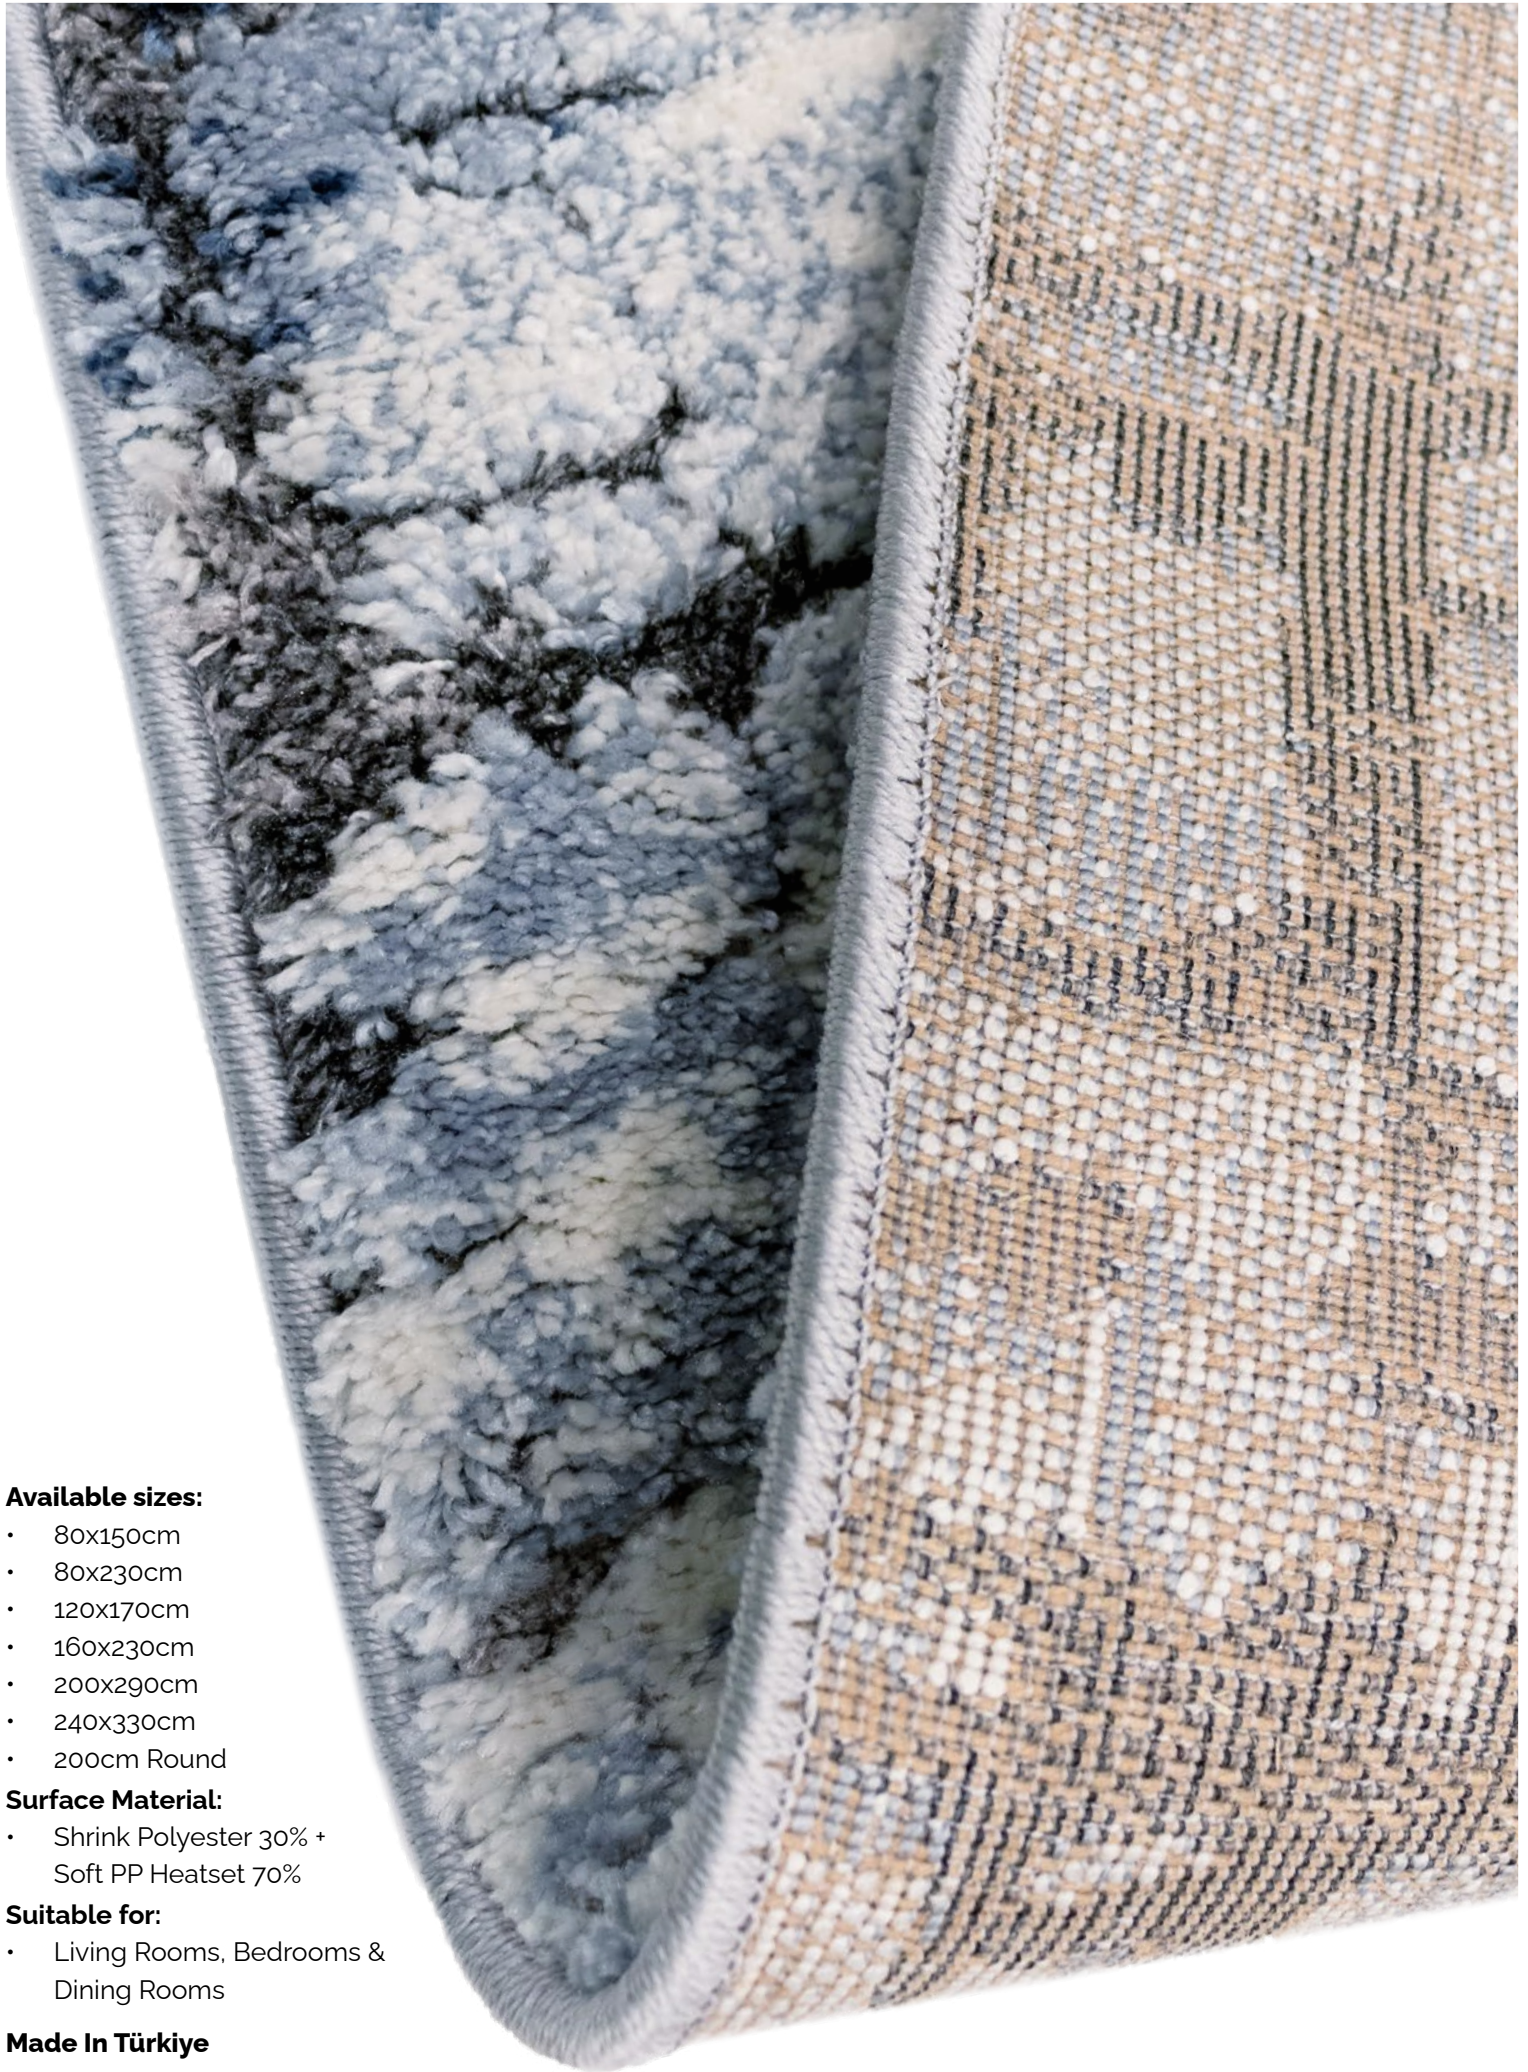

9717A L.BLUE L.BLUE

A0240A D.BLUE GREY

A0240A GREY D.GREY

A0469A CREAM GREY

A0469A L.BLUE L.BLUE

A0471A MINK BROWN

A0471A MINK GREY

A0494A D.BLUE BEIGE

A0494A D.GREY BEIGE

A1525B CREAM CREAM

A1595A CREAM CREAM

A2413A GREY CREAM

A2786A CREAM CREAM

A2788A CREAM CREAM

A2932A D.GREY GREY

A2962A WHITE CREAM

Available sizes:

- 80x150cm
- 80x230cm
- 120x170cm
- 160x230cm
- 200x290cm
- 240x330cm
- 200cm Round

Surface Material:

- Shrink Polyester 30% +
Soft PP Heatset 70%

Suitable for:

- Living Rooms, Bedrooms &
Dining Rooms