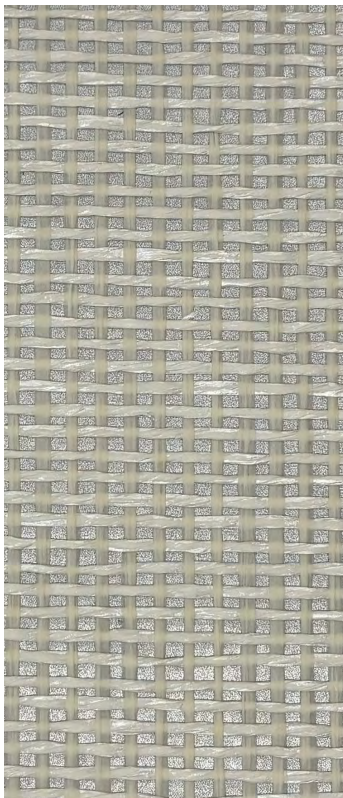

J-PAPER WEAVE-1

JP-004