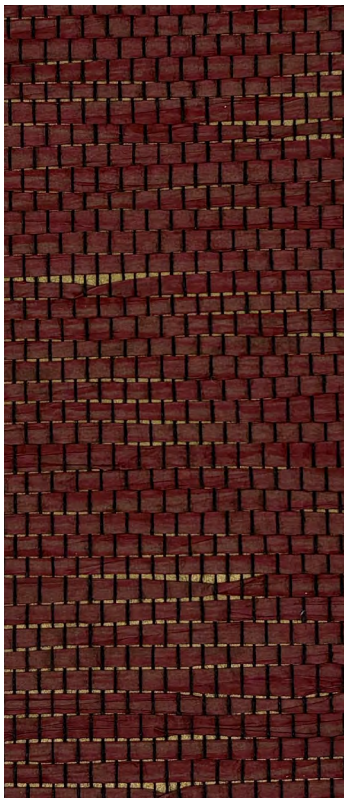

J-PAPER WEAVE-3

JP-016