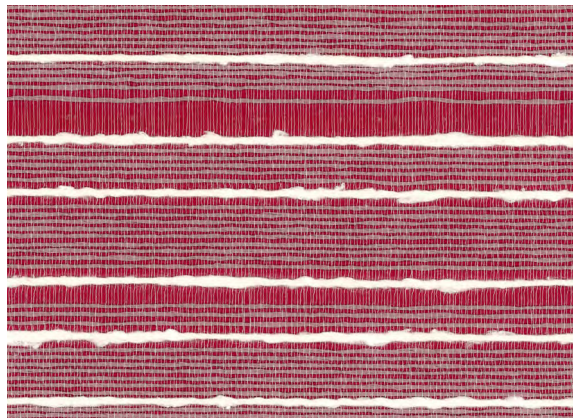

J-TEXTILE-2

JT-007