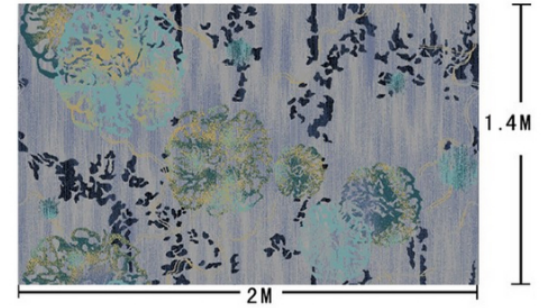

(3.66m, 3.77m, 3.88m width, height reduced in proportion)

Partial HD

Tip: The renderings are for reference only, the pattern & color are subject to the actual carpet

STELLA GLOBAL VIETNAM

Series	AXM—V. 19		
Area	Guest room	Type	Axminster Woven Carpet
Pattern	R24061Y/AE108H	Yarn Content	80% Wool, 20% Nylon 66
		Signature	