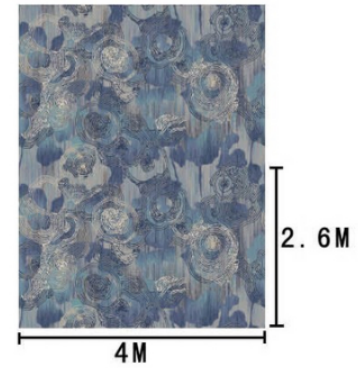

(3.66m, 3.77m, 3.88m width, height reduced in proportion)

Partial HD

Tip: The renderings are for reference only, the pattern & color are subject to the actual carpet

STELLA GLOBAL VIETNAM

Series AXM—V. 19