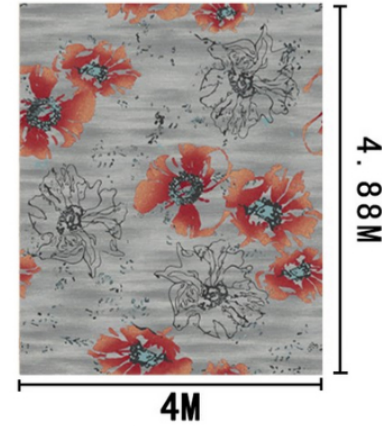

(3.66m, 3.77m, 3.88m width, height reduced in proportion)

Partial HD