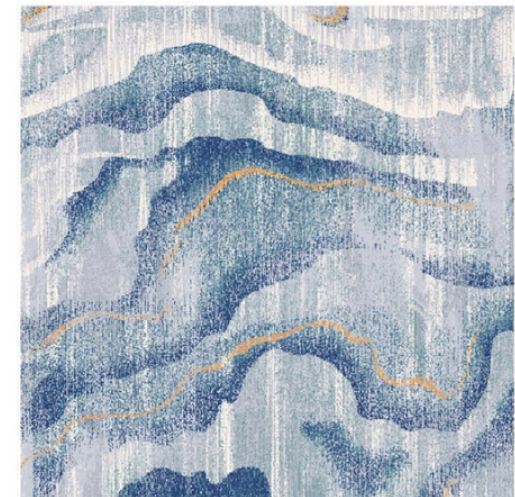

STELLA GLOBAL VIETNAM

Series	AXM—V. 23		
Area	Banquet Hall	Type	Axminster Woven Carpet
Pattern	R13608CW/04T4	Yarn Content	80% Wool, 20% Nylon 66
		Signature	

banquet hall

4.21M

4M

(3.66m, 3.77m, 3.88m width, height reduced in proportion)

Partial HD

Tip: The renderings are for reference only, the pattern & color are subject to the actual carpet

STELLA GLOBAL VIETNAM

Series	AXM—V.23		
Area	Banquet Hall	Type	Axminster Woven Carpet
Pattern	R13862CY/03L1	Yarn Content	80% Wool, 20% Nylon 66
		Signature	