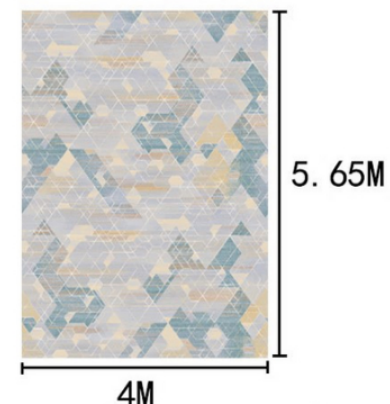

0.478M

0.444M

(3.66m, 3.77m, 3.88m width, height reduced in proportion)

Partial HD

Tip: The renderings are for reference only, the pattern & color are subject to the actual carpet

STELLA GLOBAL VIETNAM

Series	AXM—V.23		
Area	Guest room	Type	Axminster Woven Carpet
Pattern	A178AH/02U1	Yarn Content	80% Wool, 20% Nylon 66
		Signature	

Pattern R9076A/09G5

Type Axminster Woven Carpet

Yarn Content 80% Wool, 20% Nylon 66

Signature

(3.66m, 3.77m, 3.88m width, height reduced in proportion)

Partial HD

Tip: The renderings are for reference only, the pattern & color are subject to the actual carpet

STELLA GLOBAL VIETNAM

Series	AXM—V. 23		
Area	Banquet Hall	Type	Axminster Woven Carpet
Pattern	R13608CW/04T4	Yarn Content	80% Wool, 20% Nylon 66
		Signature	

banquet hall

4.21M

4M

(3.66m, 3.77m, 3.88m width, height reduced in proportion)

Partial HD

Tip: The renderings are for reference only, the pattern & color are subject to the actual carpet

STELLA GLOBAL VIETNAM

Series	AXM—V.23		
Area	Banquet Hall	Type	Axminster Woven Carpet
Pattern	R13862CY/03L1	Yarn Content	80% Wool, 20% Nylon 66
		Signature	