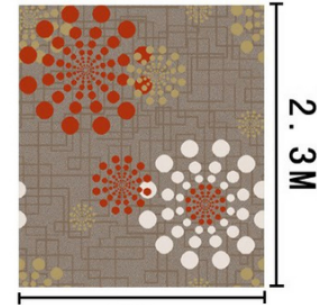

(3.66m, 3.77m, 3.88m width, height reduced in proportion)

Partial HD

Tip: The renderings are for reference only, the pattern & color are subject to the actual carpet

STELLA GLOBAL VIETNAM

Series	AXM—V.23		
Area	Guest room	Type	Axminster Woven Carpet
Pattern	R17602R/03L1	Yarn Content	80% Wool, 20% Nylon 66
		Signature	

4.42M

4M

(3.66m, 3.77m, 3.88m width, height reduced in proportion)

Partial HD

Tip: The renderings are for reference only, the pattern & color are subject to the actual carpet

STELLA GLOBAL VIETNAM

Series	AXM—V.23		
Area	Reception room	Type	Axminster Woven Carpet
Pattern	R19678D/01P2	Yarn Content	80% Wool, 20% Nylon 66
		Signature	

Area Ballroom

Type Axminster Woven Carpet

Pattern R31538B/AE109G

Yarn Content 80% Wool, 20% Nylon 66

Signature

(3.66m, 3.77m, 3.88m width, height reduced in proportion)

Partial HD

Tip: The renderings are for reference only, the pattern & color are subject to the actual carpet

Partial HD

Tip: The renderings are for reference only, the pattern & color are subject to the actual carpet

STELLA GLOBAL VIETNAM

Series	AXM—V. 19		
Area	Corridor	Type	Axminster Woven Carpet
Pattern	R34208A/AE109K	Yarn Content	80% Wool, 20% Nylon 66
		Signature	