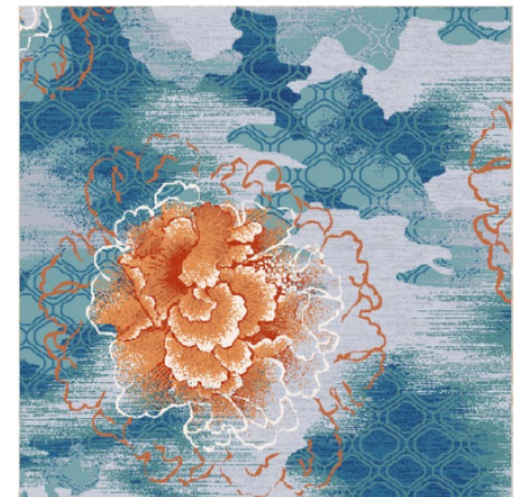

2.93M

4M

(3.66m, 3.77m, 3.88m width, height reduced in proportion)

Partial HD