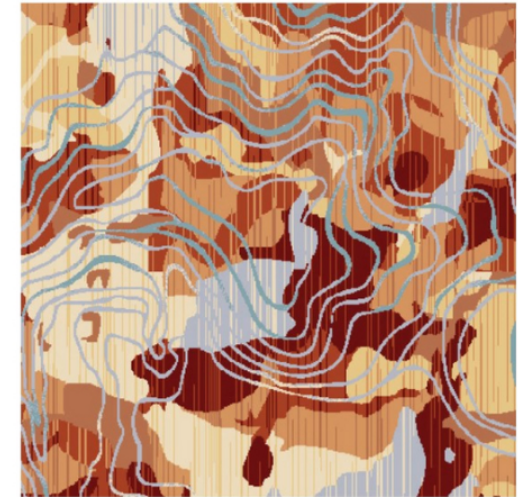

(3.66m, 3.77m, 3.88m width, height reduced in proportion)

Partial HD

Tip: The renderings are for reference only, the pattern & color are subject to the actual carpet

STELLA GLOBAL VIETNAM

Series	AXM—V.23		
Area	Rest Area	Type	Axminster Woven Carpet
Pattern	R22878M/07E5	Yarn Content	80% Wool, 20% Nylon 66
		Signature	