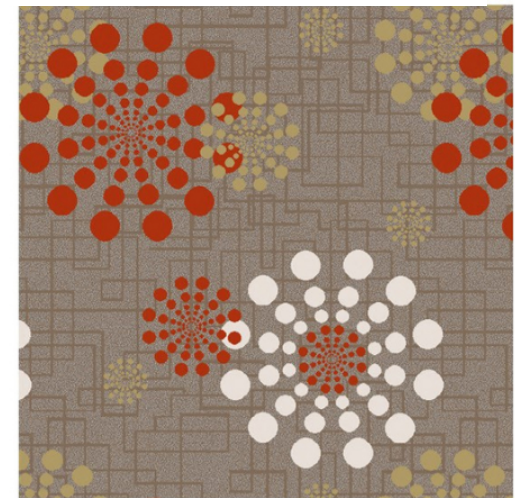

Tip: The renderings are for reference only, the pattern & color are subject to the actual carpet

STELLA GLOBAL VIETNAM

Series	AXM—V.19		
Area	Conference room	Type	Axminster Woven Carpet
Pattern	R35721/AE109K	Yarn Content	80% Wool, 20% Nylon 66
		Signature