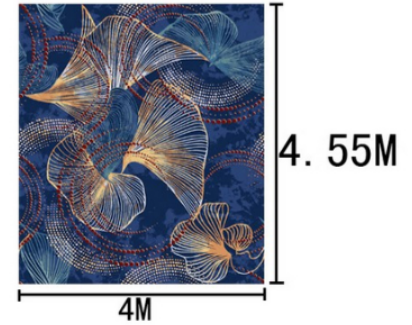

0.478M

0.444M

(3.66m, 3.77m, 3.88m width, height reduced in proportion)

Partial HD

Tip: The renderings are for reference only, the pattern & color are subject to the actual carpet

STELLA GLOBAL VIETNAM

Series	AXM—V.23		
Area	Guest room	Type	Axminster Woven Carpet
Pattern	A178AH/02U1	Yarn Content	80% Wool, 20% Nylon 66
		Signature	

(3.66m, 3.77m, 3.88m width, height reduced in proportion)

Partial HD

Tip: The renderings are for reference only, the pattern & color are subject to the actual carpet

STELLA GLOBAL VIETNAM

Series	AXM—V.23		
Area	Restaurant	Type	Axminster Woven Carpet
Pattern	R7534X/10D4	Yarn Content	80% Wool, 20% Nylon 66
		Signature	

Pattern R9076A/09G5

Type Axminster Woven Carpet

Yarn Content 80% Wool, 20% Nylon 66

Signature

(3.66m, 3.77m, 3.88m width, height reduced in proportion)

Partial HD

Tip: The renderings are for reference only, the pattern & color are subject to the actual carpet