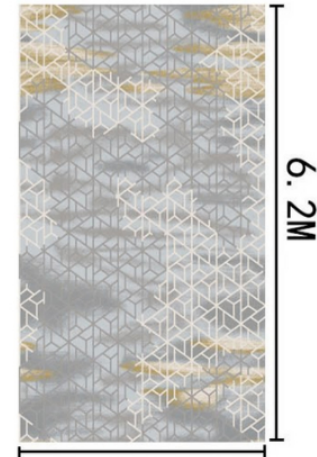

4M

(3.66m, 3.77m, 3.88m width, height reduced in proportion)

Partial HD