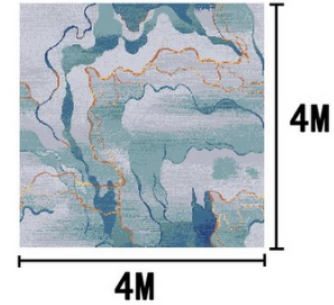

(3.66m, 3.77m, 3.88m width, height reduced in proportion)

Partial HD

Tip: The renderings are for reference only, the pattern & color are subject to the actual carpet

STELLA GLOBAL VIETNAM

Series	AXM—V.23		
Area	VIP Reception room	Type	Axminster Woven Carpet
Pattern	R33230A/01P2	Yarn Content	80% Wool, 20% Nylon 66
		Signature	