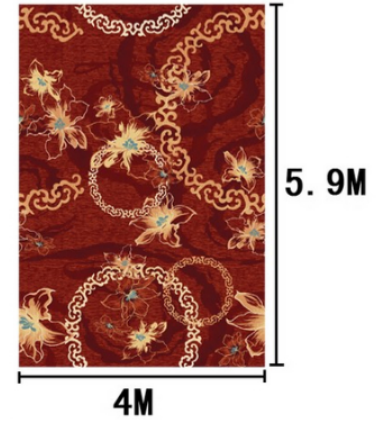

0.478M

0.444M

(3.66m, 3.77m, 3.88m width, height reduced in proportion)

Partial HD

Tip: The renderings are for reference only, the pattern & color are subject to the actual carpet

STELLA GLOBAL VIETNAM

Series	AXM—V.23		
Area	Guest room	Type	Axminster Woven Carpet
Pattern	A178AH/02U1	Yarn Content	80% Wool, 20% Nylon 66
		Signature	

(3.66m, 3.77m, 3.88m width, height reduced in proportion)

Partial HD

Tip: The renderings are for reference only, the pattern & color are subject to the actual carpet

STELLA GLOBAL VIETNAM

Series	AXM—V.23		
Area	Restaurant	Type	Axminster Woven Carpet
Pattern	R7534X/10D4	Yarn Content	80% Wool, 20% Nylon 66
		Signature	

(3.66m, 3.77m, 3.88m width, height reduced in proportion)

Partial HD

Tip: The renderings are for reference only, the pattern & color are subject to the actual carpet

STELLA GLOBAL VIETNAM

Series AXM—V.23

Area Reception room

Pattern R9076A/09G5

Type Axminster Woven Carpet

Yarn Content 80% Wool, 20% Nylon 66

Signature

(3.66m, 3.77m, 3.88m width, height reduced in proportion)

Partial HD

Tip: The renderings are for reference only, the pattern & color are subject to the actual carpet