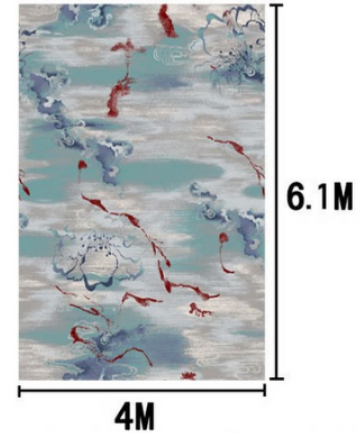

(3.66m, 3.77m, 3.88m width, height reduced in proportion)

Partial HD