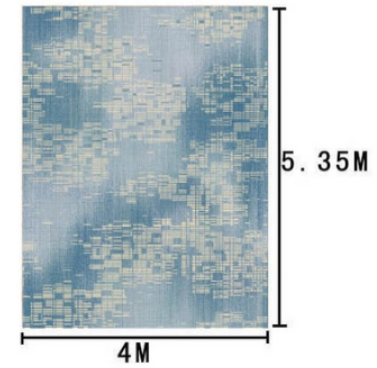

0.478M

0.444M

(3.66m, 3.77m, 3.88m width, height reduced in proportion)

Partial HD

Tip: The renderings are for reference only, the pattern & color are subject to the actual carpet

STELLA GLOBAL VIETNAM

Series	AXM—V.23		
Area	Guest room	Type	Axminster Woven Carpet
Pattern	A178AH/02U1	Yarn Content	80% Wool, 20% Nylon 66
		Signature	

(3.66m, 3.77m, 3.88m width, height reduced in proportion)

Partial HD

Tip: The renderings are for reference only, the pattern & color are subject to the actual carpet

STELLA GLOBAL VIETNAM

Series	AXM—V.23		
Area	Restaurant	Type	Axminster Woven Carpet
Pattern	R7534X/10D4	Yarn Content	80% Wool, 20% Nylon 66
		Signature	

(3.66m, 3.77m, 3.88m width, height reduced in proportion)

Partial HD

Tip: The renderings are for reference only, the pattern & color are subject to the actual carpet

STELLA GLOBAL VIETNAM

Series AXM—V.23

Area Reception room

Pattern R9076A/09G5

Type Axminster Woven Carpet

Yarn Content 80% Wool, 20% Nylon 66

Signature

(3.66m, 3.77m, 3.88m width, height reduced in proportion)

Partial HD

Tip: The renderings are for reference only, the pattern & color are subject to the actual carpet