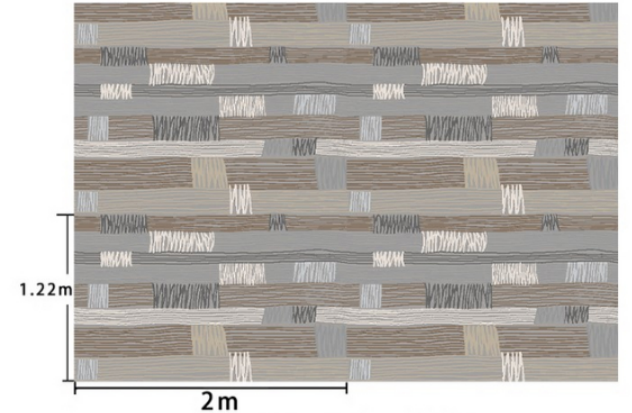

(3.66m, 3.77m, 3.88m width, height reduced in proportion)

Partial HD