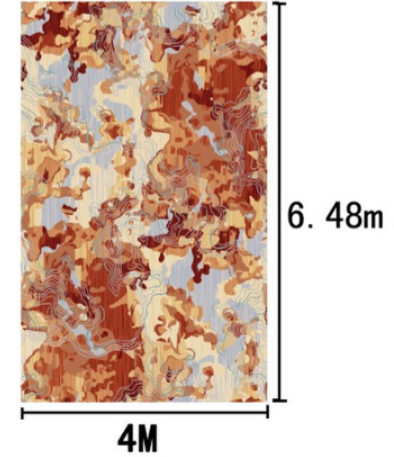

Pattern R9076A/09G5

Type Axminster Woven Carpet

Yarn Content 80% Wool, 20% Nylon 66

Signature

(3.66m, 3.77m, 3.88m width, height reduced in proportion)

Partial HD

Tip: The renderings are for reference only, the pattern & color are subject to the actual carpet

(3.66m, 3.77m, 3.88m width, height reduced in proportion)

Partial HD

Tip: The renderings are for reference only, the pattern & color are subject to the actual carpet

STELLA GLOBAL VIETNAM

Series	AXM—V.23		
Area	Guest room	Type	Axminster Woven Carpet
Pattern	R17602R/03L1	Yarn Content	80% Wool, 20% Nylon 66
		Signature	

4.42M

4M

(3.66m, 3.77m, 3.88m width, height reduced in proportion)

Partial HD

Tip: The renderings are for reference only, the pattern & color are subject to the actual carpet

STELLA GLOBAL VIETNAM

Series	AXM—V.23		
Area	Reception room	Type	Axminster Woven Carpet
Pattern	R19678D/01P2	Yarn Content	80% Wool, 20% Nylon 66
		Signature	

6.6M

4M

(3.66m, 3.77m, 3.88m width, height reduced in proportion)

Partial HD

STELLA GLOBAL VIETNAM

Series	AXM—V.23		
Area	Dining room	Type	Axminster Woven Carpet
Pattern	R20247DW/07E5	Yarn Content	80% Wool, 20% Nylon 66
		Signature	