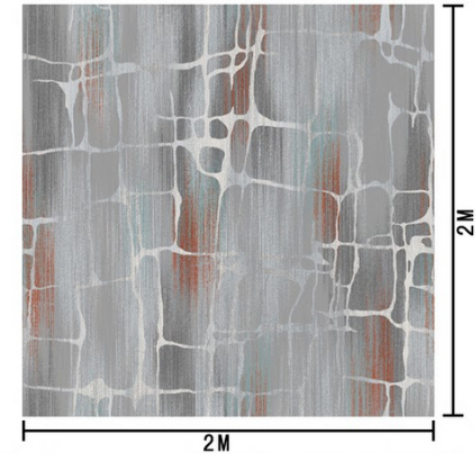

(3.66m, 3.77m, 3.88m width, height reduced in the proportion)

Partial HD