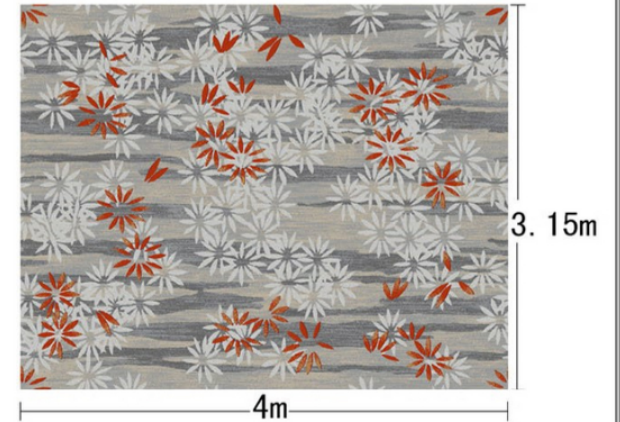

STELLA GLOBAL VIETNAM

Series AXM—V.19

Area Corridor

Type Axminster Woven Carpet

Pattern R17302/AE108H

Yarn Content 80% Wool, 20% Nylon 66

Signature

(3.66m, 3.77m, 3.88m width, height reduced in proportion)